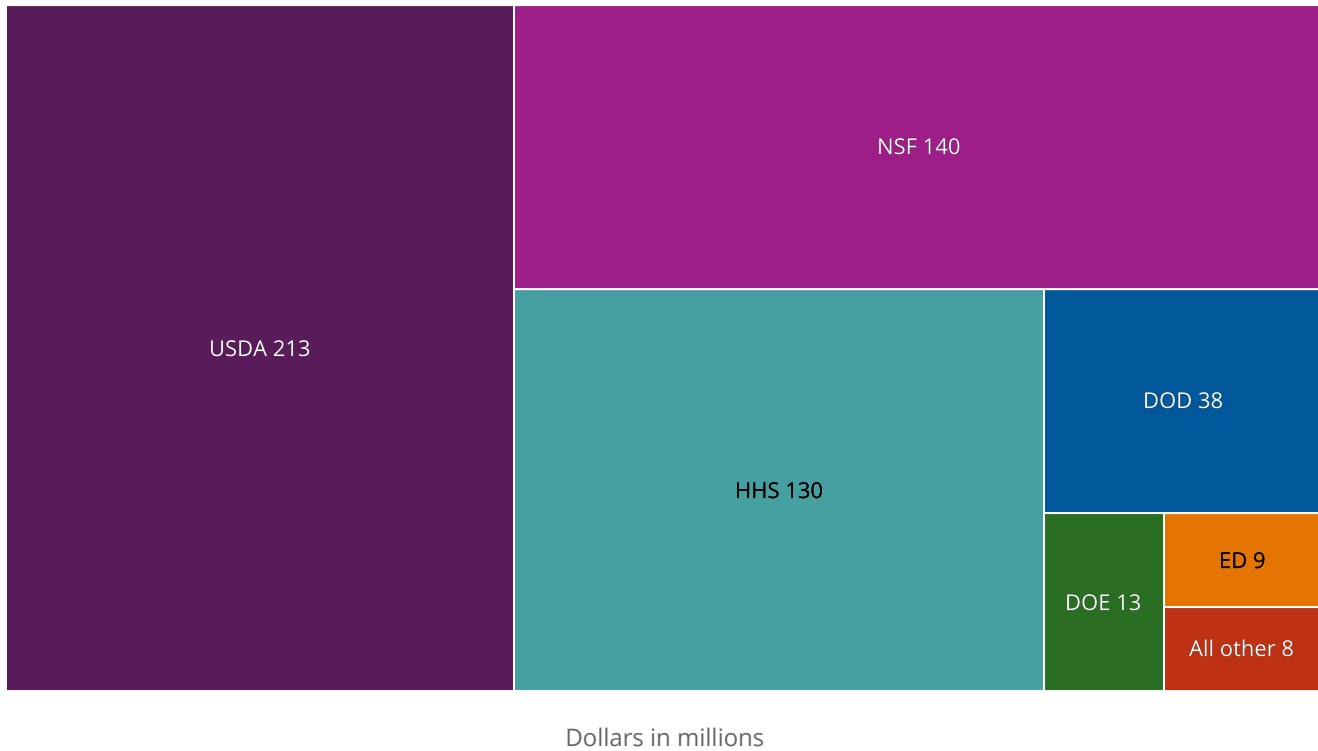

Figure 3

Federal obligations for science and engineering to historically Black colleges and universities, by agency: FY 2021

DOD = Department of Defense; DOE = Department of Energy; ED = Department of Education; HHS = Department of Health and Human Services; NSF = National Science Foundation; USDA = Department of Agriculture.

Note(s):

Detail may not add to total because of rounding. Institution order is based on total actual dollars received before amounts are rounded. Only those agencies that had obligations in the variables represented by this table appear in the table.