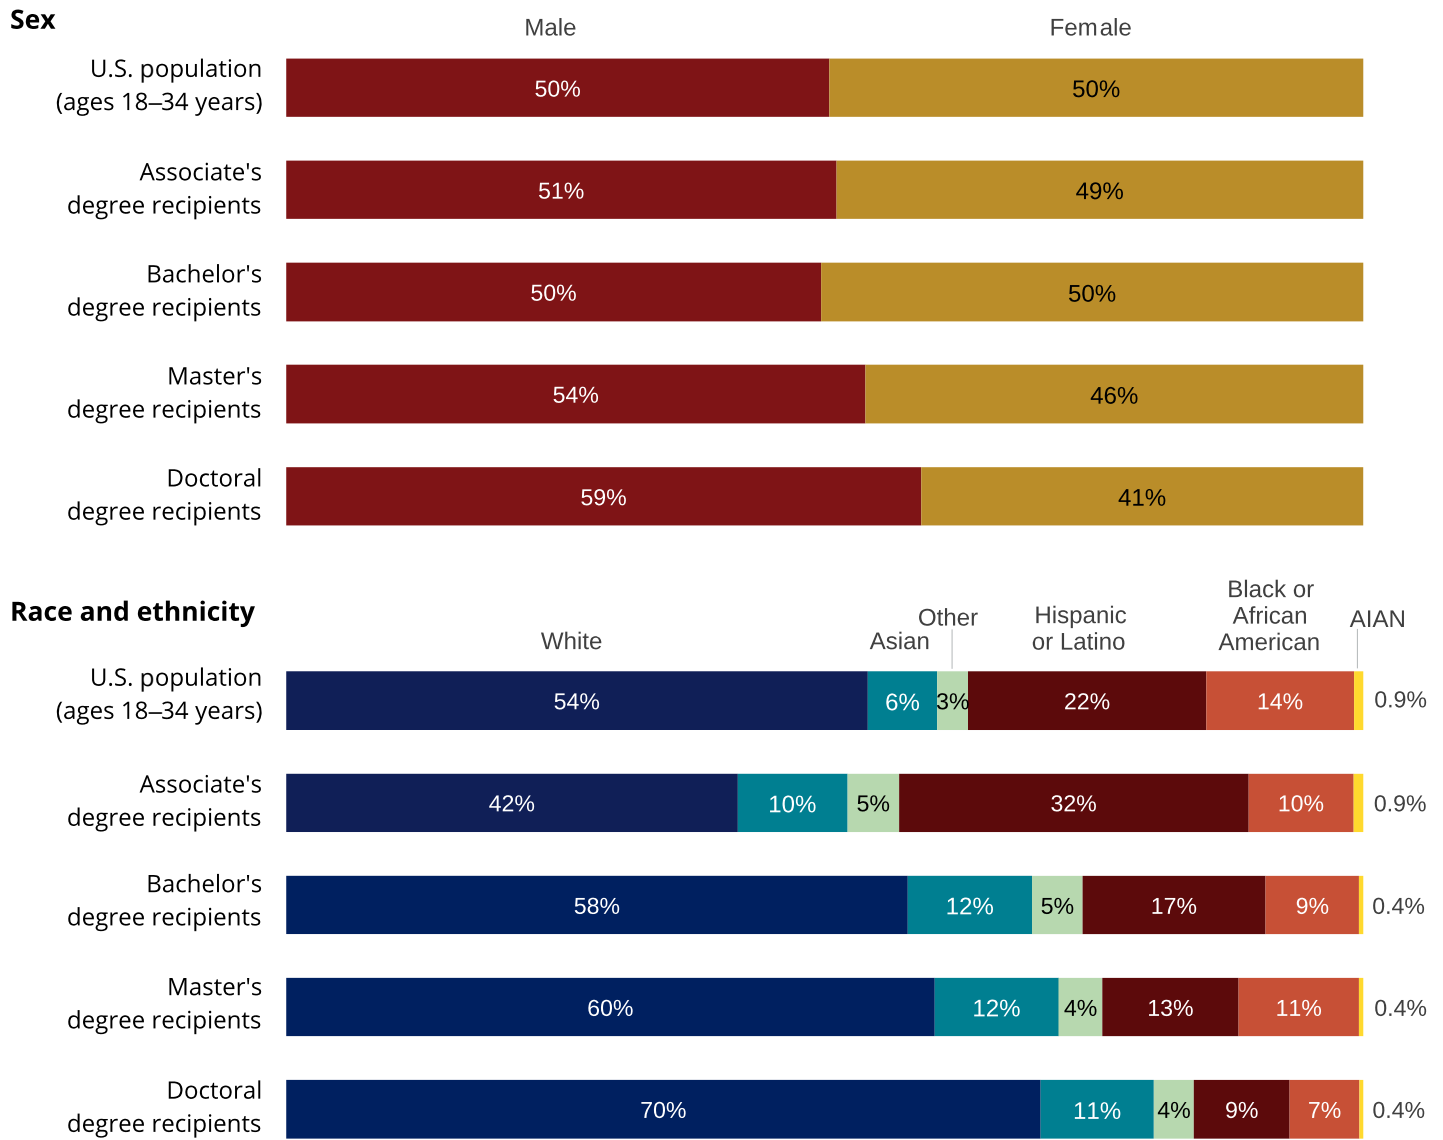

Figure 1-2

Characteristics of S&E degree recipients, by degree level: 2020

AIAN = American Indian or Alaska Native; S&E = science and engineering.

Note(s):

Hispanic or Latino may be of any race; race categories exclude Hispanic origin. Other includes Native Hawaiian and Other Pacific Islander and more than one race. Race and ethnicity data for S&E degree recipients are available only for U.S. citizens and permanent residents.