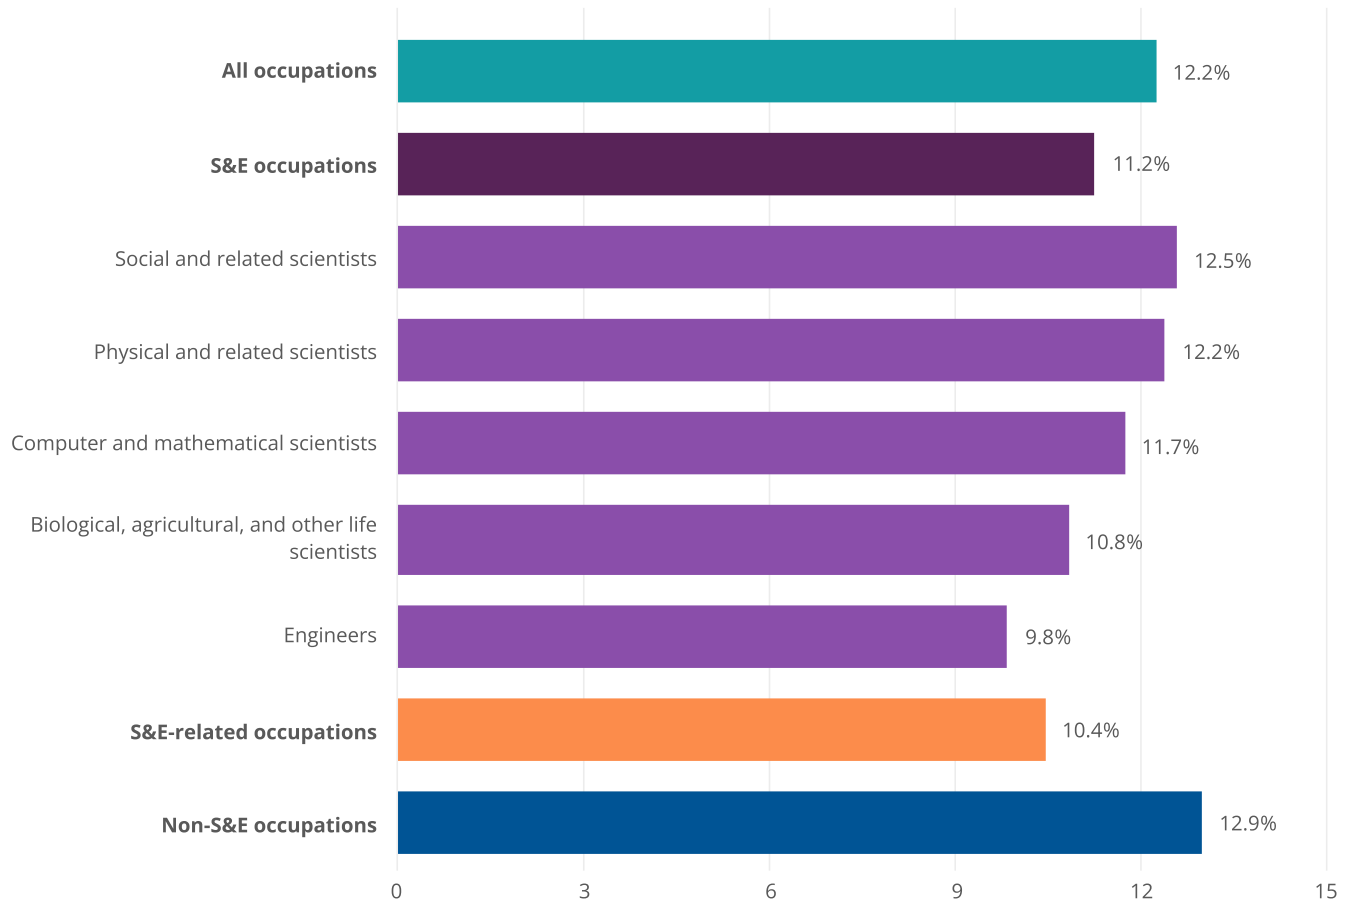

Figure 6-4

College-educated persons with disabilities, by occupation: 2021

S&E = science and engineering.

Note(s):

Data include workers younger than age 75.

Source(s):

National Center for Science and Engineering Statistics, National Survey of College Graduates, 2021.