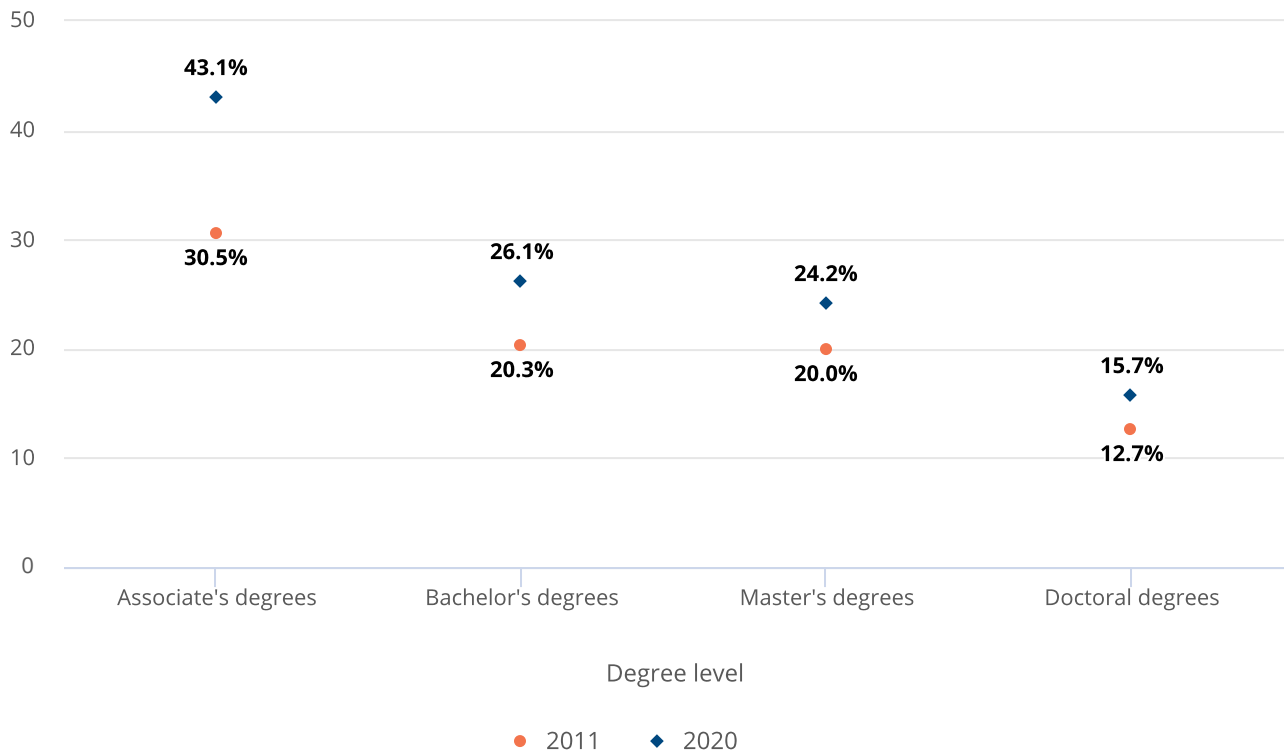

Figure 7-5

S&E degrees awarded to persons from underrepresented minority groups, by degree level: 2011 and 2020

S&E = science and engineering.

Note(s):

Underrepresented minority groups include Black or African American, Hispanic or Latino, and American Indian or Alaska Native. Hispanic or Latino may be any race; race categories exclude Hispanic origin. Race and ethnicity data are available only for U.S. citizens and permanent residents. Data are based on degree-granting, primarily postsecondary institutions eligible to participate in Title IV federal financial aid programs.