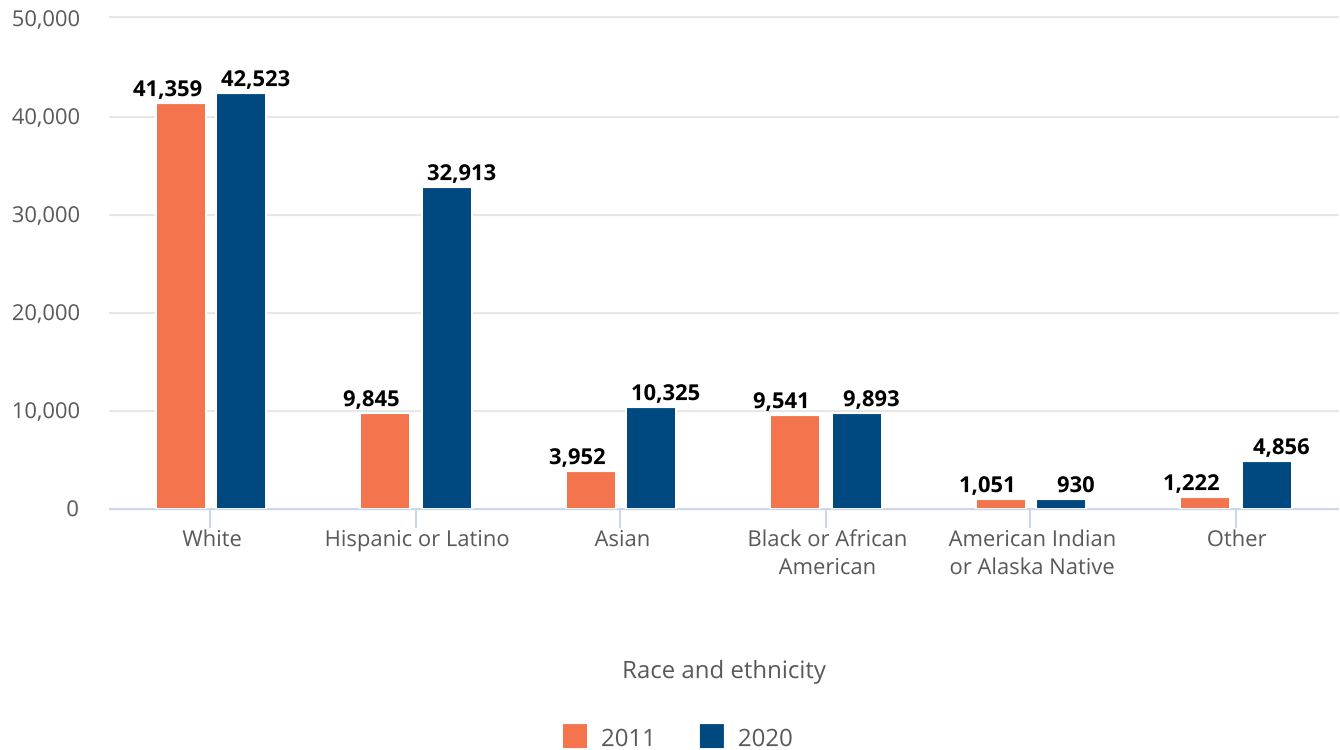

**Figure 7-6**

**S&E associate's degrees awarded, by race and ethnicity: 2011 and 2020**

S&E = science and engineering.

**Note(s):**

Hispanic or Latino may be any race; race categories exclude Hispanic origin. Other includes Native Hawaiian and Other Pacific Islander and more than one race. Race and ethnicity data are available only for U.S. citizens and permanent residents. Data are based on degree-granting, primarily postsecondary institutions eligible to participate in Title IV federal financial aid programs.