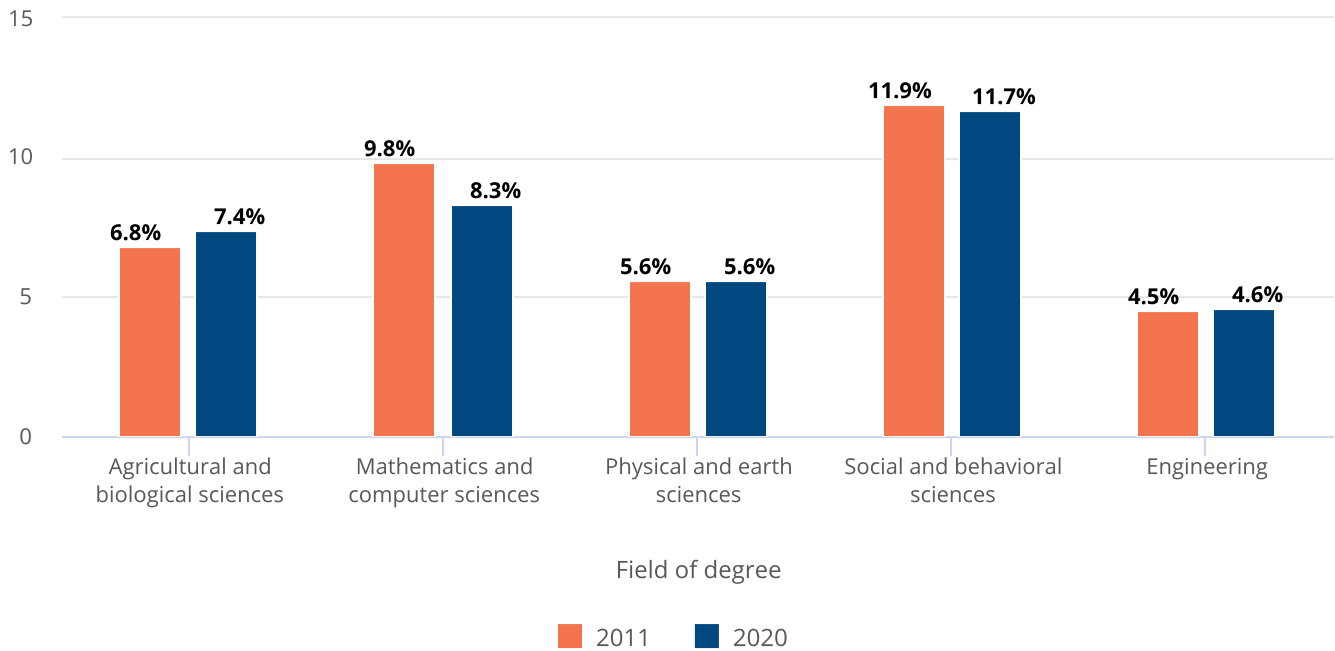

Figure 7-8

S&E bachelor's degrees awarded to Black or African American students, by field: 2011 and 2020

S&E = science and engineering.

Note(s):

Race and ethnicity data are available only for U.S. citizens and permanent residents. Data are based on degree-granting, primarily postsecondary institutions eligible to participate in Title IV federal financial aid programs.