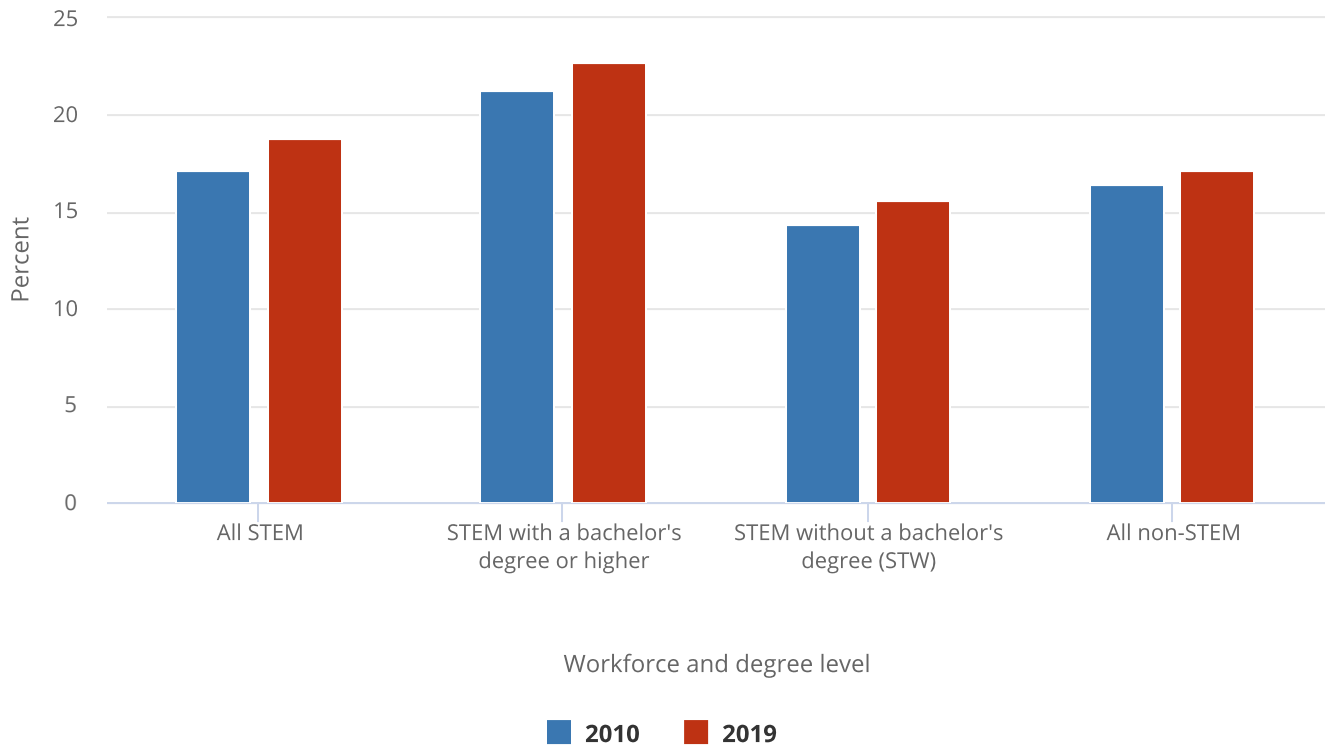

Figure LBR-31

Foreign-born workers in STEM, by degree level: 2010 and 2019

STEM = science, technology, engineering, and mathematics; STW = skilled technical workforce.

**Note(s):**

Data include workers ages 16–75 and exclude those in military occupations or currently enrolled in primary or secondary school.