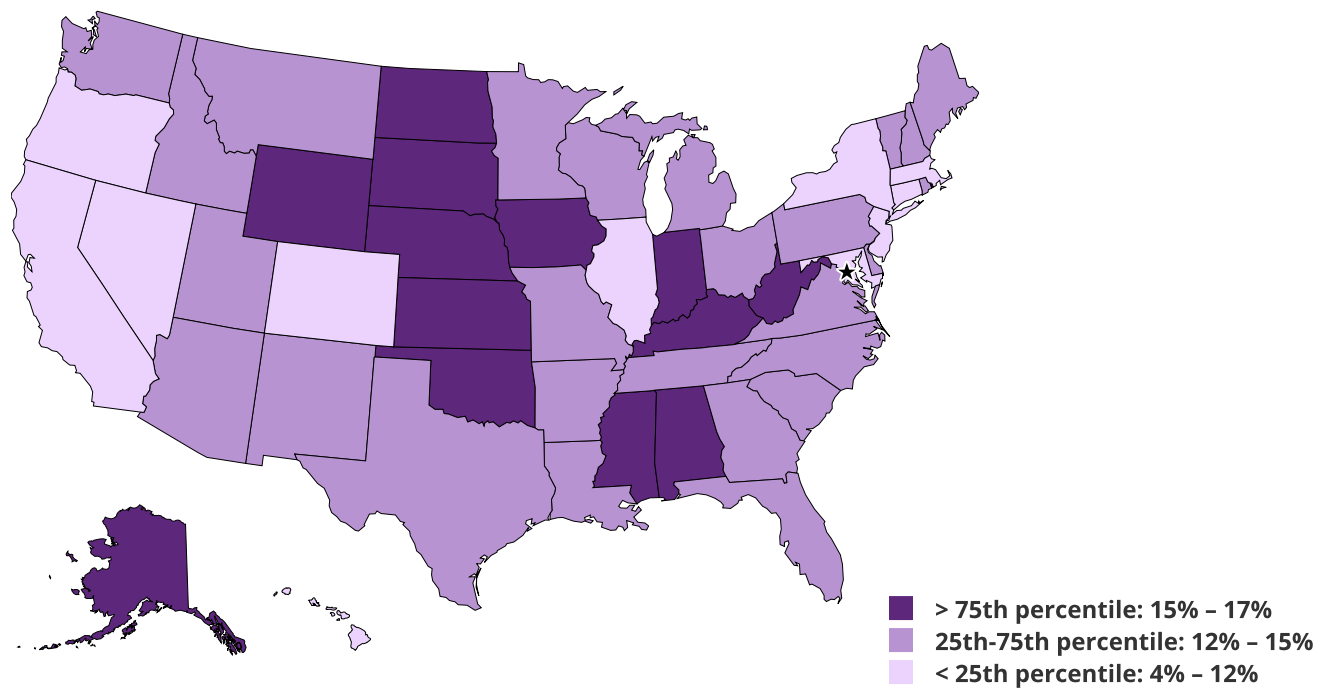

Figure LBR-E

Employment of STEM workers without a bachelor's degree (STW), by state: 2019

STEM = science, technology, engineering, and mathematics; STW = skilled technical workforce.

Note(s):

Data include workers ages 16–75 and exclude those in military occupations or currently enrolled in primary or secondary school. The STW comprises STEM workers without a bachelor's degree.