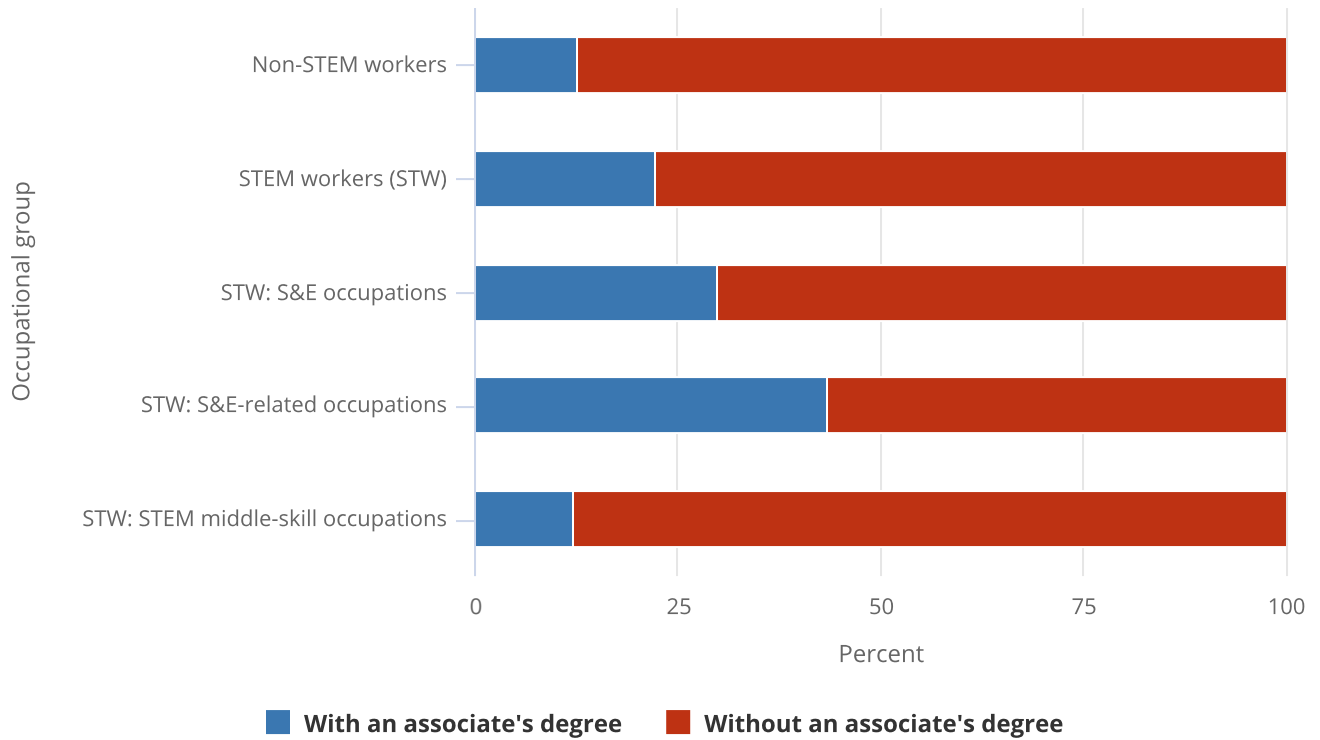

Figure LBR-8

Workers with less than a bachelor's degree, by workforce, occupational group, and associate's degree attainment: 2019

STEM = science, technology, engineering, and mathematics; STW = skilled technical workforce.

Note(s):

Data include workers ages 16–75 and exclude those in military occupations or currently enrolled in primary or secondary school. Percentages may not add to 100% because of rounding.

Source(s):

U.S. Census Bureau, American Community Survey (ACS), 2019, Public Use Microdata Sample (PUMS), data as of 25 October 2020.