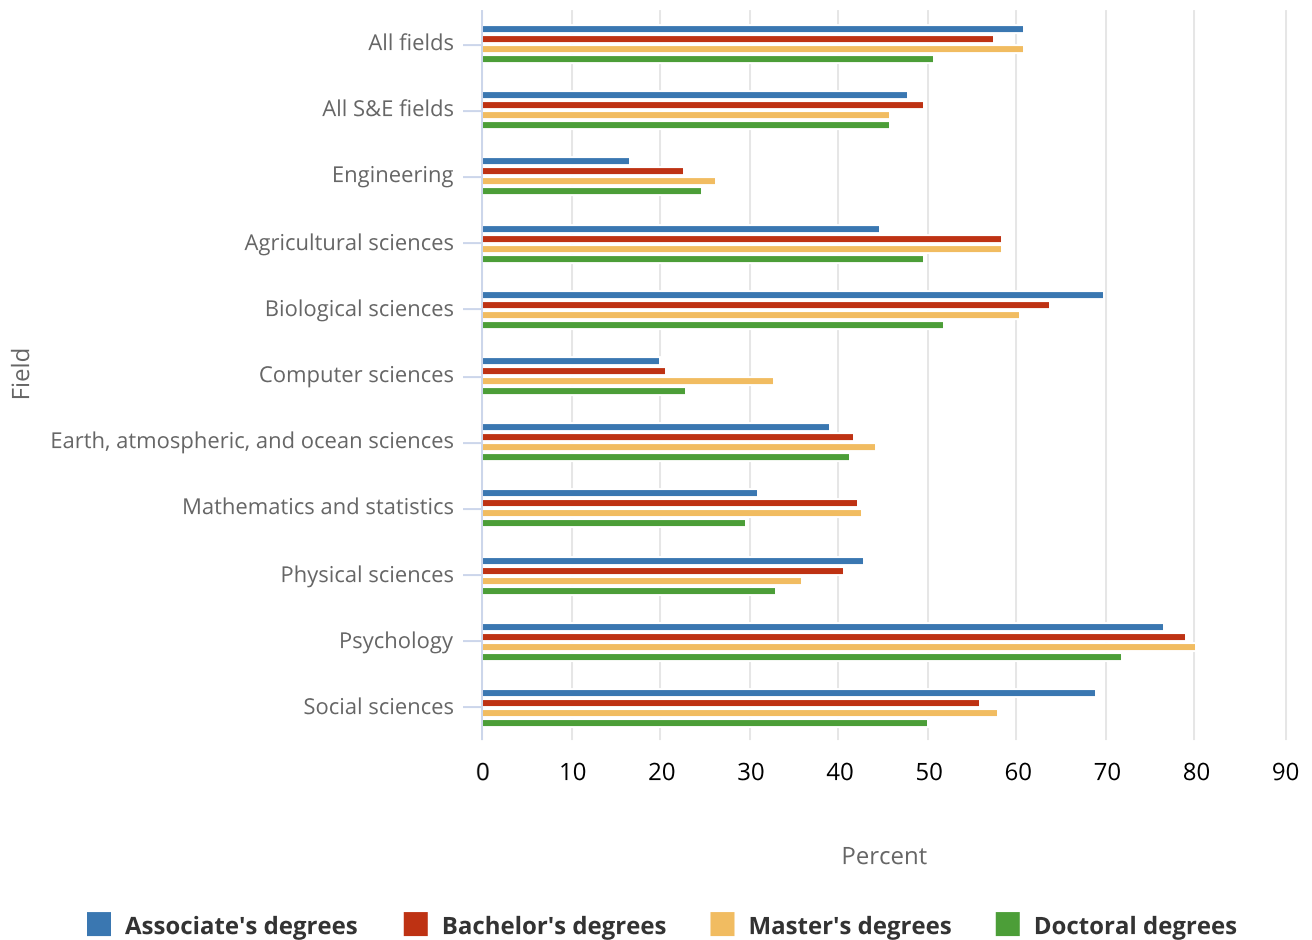

Figure HED-13

S&E degrees awarded to women, by degree level and field: 2019

Note(s):

Doctoral degree data in this figure differ from doctoral degree data in other tables and figures in this report that are based on the National Center for Science and Engineering Statistics Survey of Earned Doctorates and that refer to research doctorates only.

Source(s):

National Center for Education Statistics, Integrated Postsecondary Education Data System (IPEDS), Completions Survey.

Science and Engineering Indicators