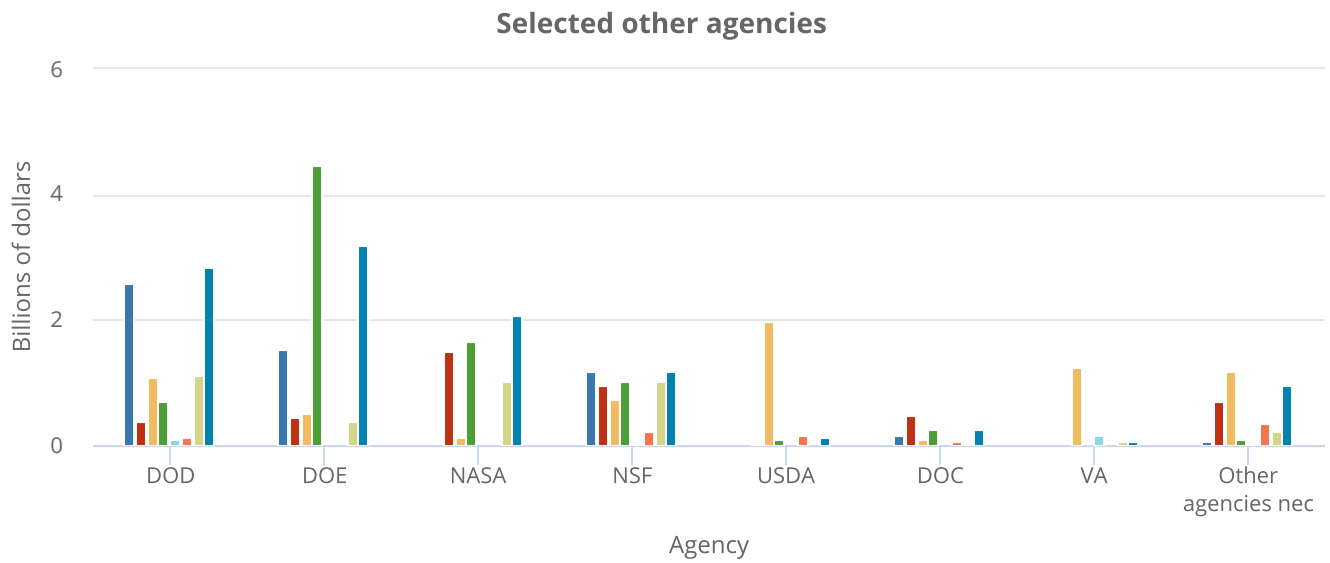

Figure RD-17

Federal obligations for research, by agency and major S&E field: FY 2020

DOC = Department of Commerce; DOD = Department of Defense; DOE = Department of Energy; HHS = Department of Health and Human Services; NASA = National Aeronautics and Space Administration; nec = not elsewhere classified; NSF = National Science Foundation; USDA = Department of Agriculture; VA = Department of Veterans Affairs.

Note(s):

The scales differ for total (all agencies) and HHS compared with the scales for the other agencies listed. Research includes basic and applied research. See also Table SRD-7.

Source(s):

National Center for Science and Engineering Statistics, Survey of Federal Funds for Research and Development, Volume 70, FYs 2020–21.