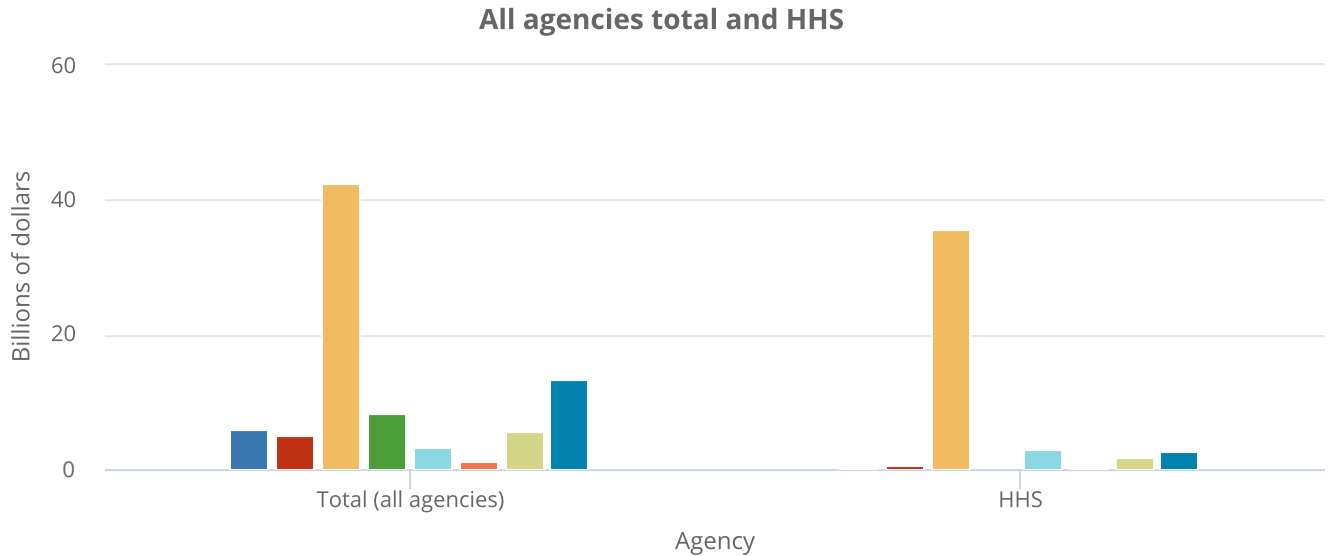

Figure RD-17

Federal obligations for research, by agency and major S&E field: FY 2020

DOC = Department of Commerce; DOD = Department of Defense; DOE = Department of Energy; HHS = Department of Health and Human Services; NASA = National Aeronautics and Space Administration; nec = not elsewhere classified; NSF = National Science Foundation; USDA = Department of Agriculture; VA = Department of Veterans Affairs.