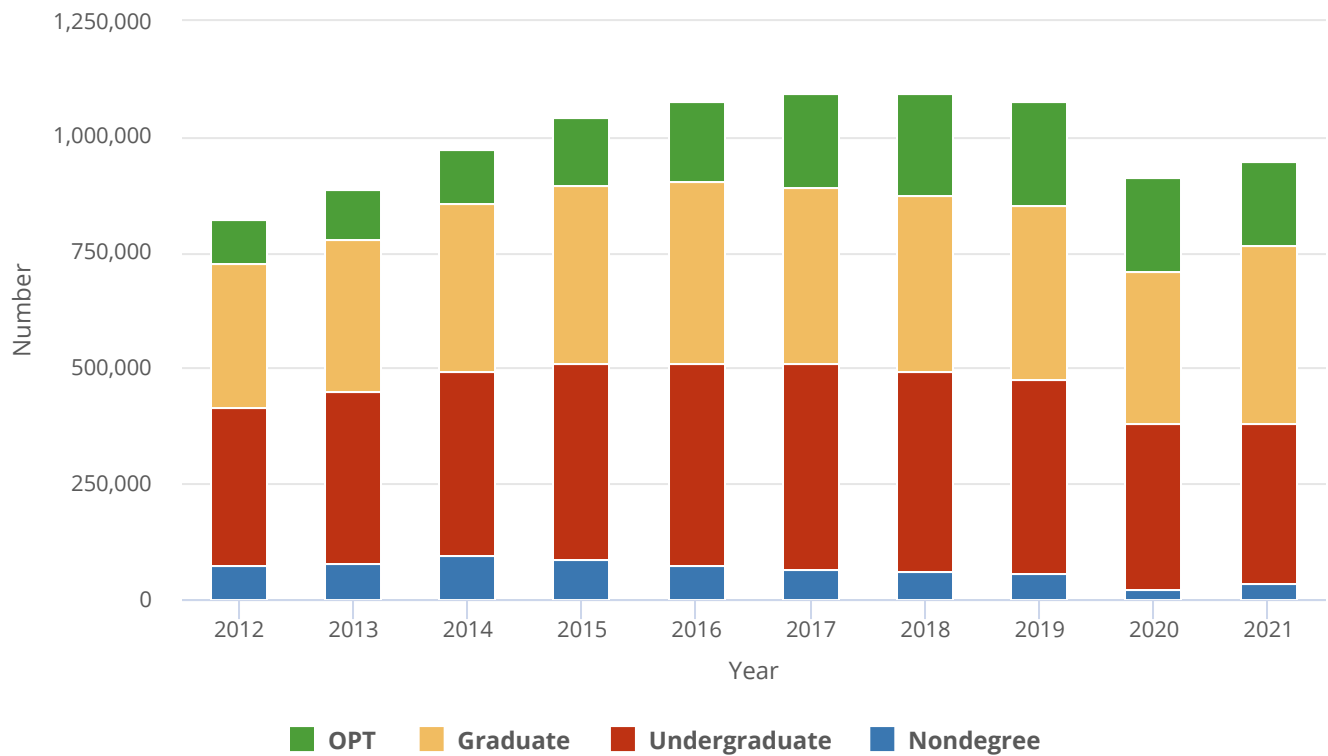

Figure HED-21

International students enrolled in coursework at U.S. higher education institutions or on optional practical training, by type of student: 2012–21

OPT = optional practical training.

Note(s):

Data include students enrolled in person in the United States and those enrolled online from abroad, regardless of visa status, as well as those on OPT. Undergraduate level includes associate's and bachelor's degrees; graduate level includes master's and doctoral degrees. Data reflect fall enrollment in a given year. Data in this table differ from other tables on international students due to differences in the definition of international student.