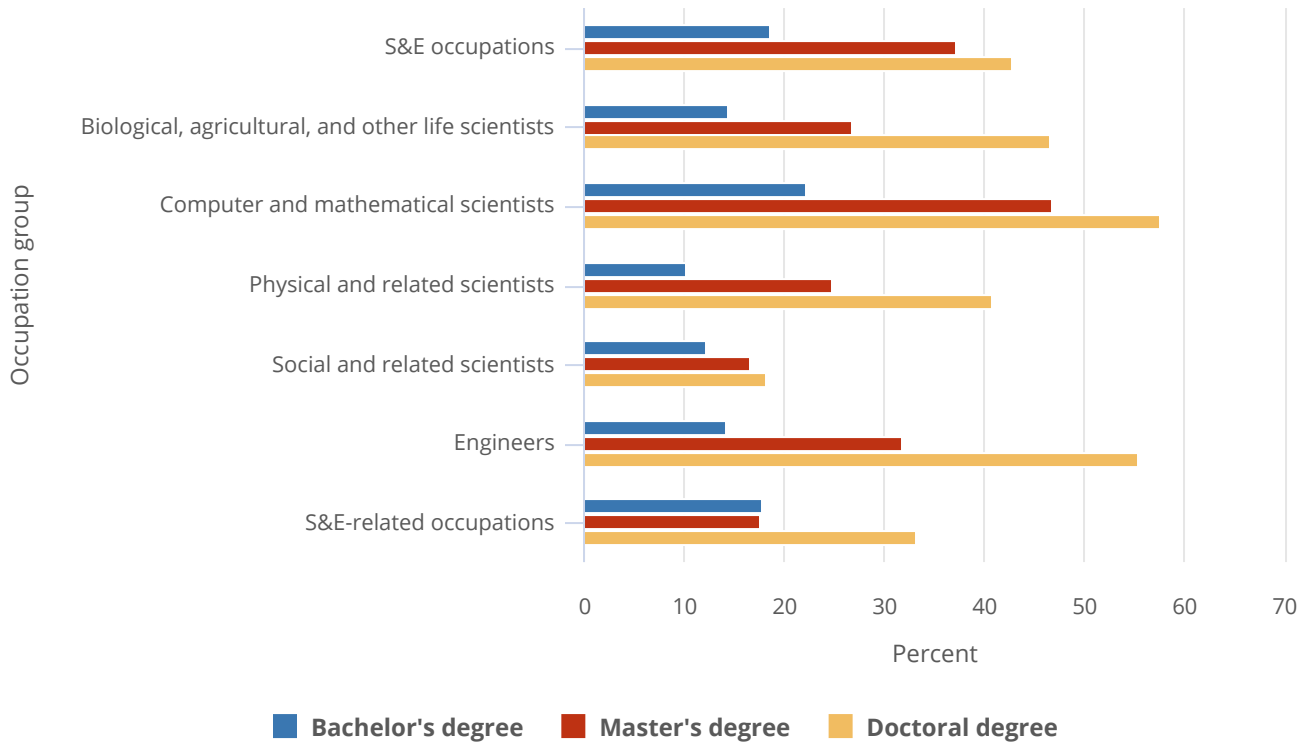

Figure LBR-14

Share of workers with a bachelor's degree or higher who were foreign born, by highest degree level and occupation group: 2021

S&E = science and engineering.

Note(s):

Data include the employed, civilian, non-institutionalized population ages 16–75. STEM middle-skill occupations are not included. Non-S&E occupations are not shown.

Source(s):

National Center for Science and Engineering Statistics, National Survey of College Graduates (NSCG), Public-Use File, 2021.

Science and Engineering Indicators