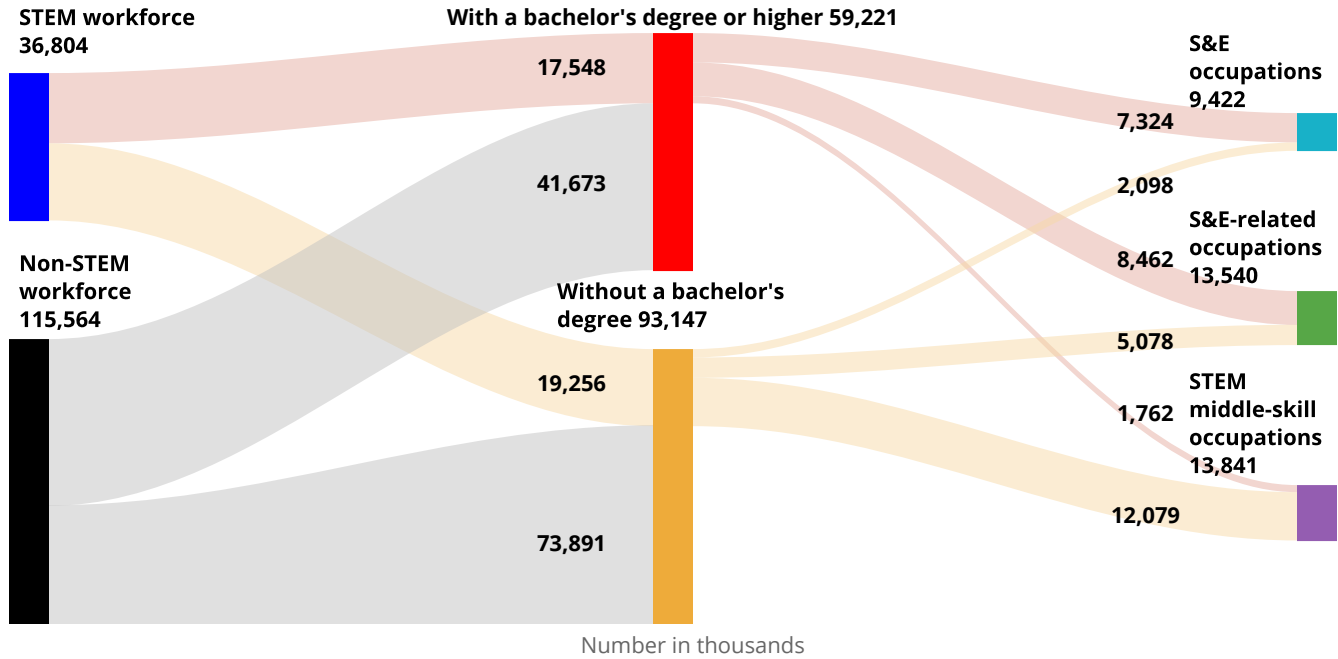

Figure LBR-1

U.S. workforce, by STEM occupation group and education level: 2021

S&E = science and engineering; STEM = science, technology, engineering, and mathematics.

Note(s):

Data include the employed, civilian, non-institutionalized population ages 16–75 and exclude those currently enrolled in primary or secondary school. Numbers are rounded to the nearest 1,000.