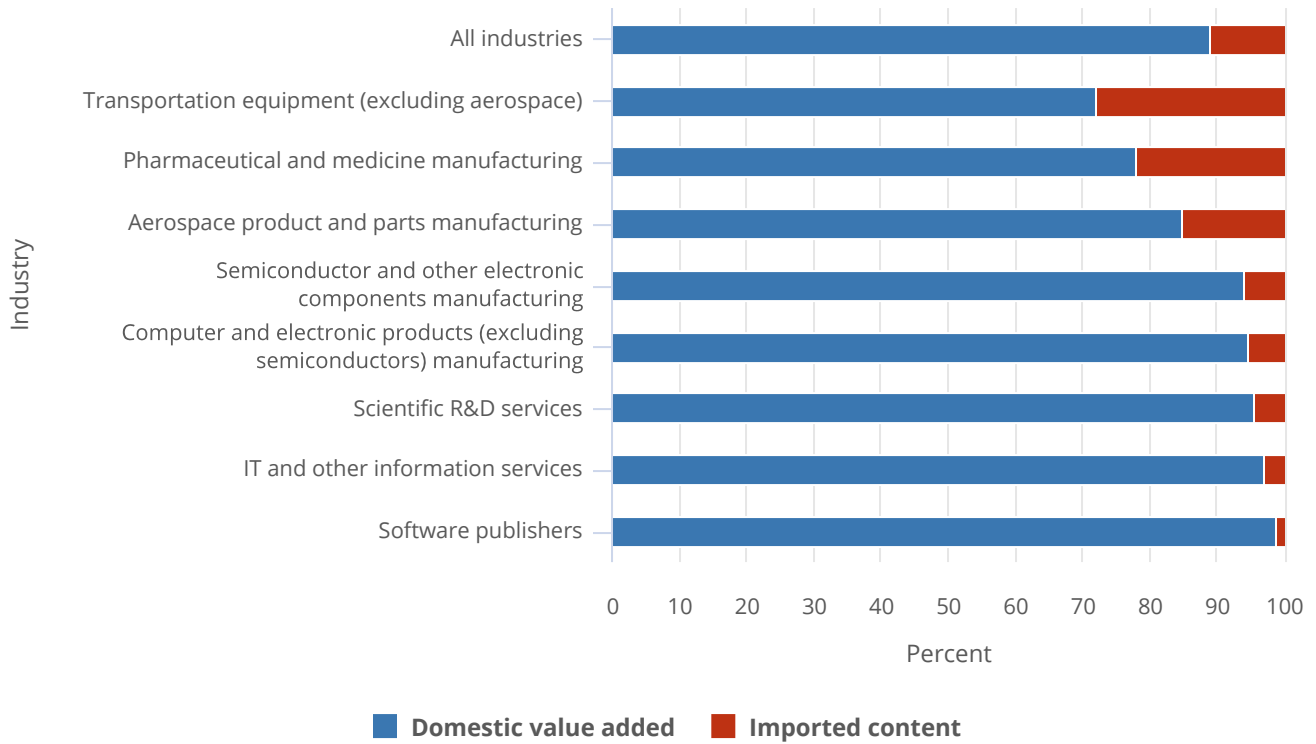

Figure KTI-16

Domestic value added and imported content of U.S. gross exports: 2021

IT = information technology.

**Note(s):**

These statistics are preliminary and are subject to revision. The industry data are based on the North American Industry Classification System.

**Source(s):**

Bureau of Economic Analysis, Trade in Value Added Data, available at <https://www.bea.gov/data/special-topics/global-value-chains>, accessed 8 April 2023.

Science and Engineering Indicators