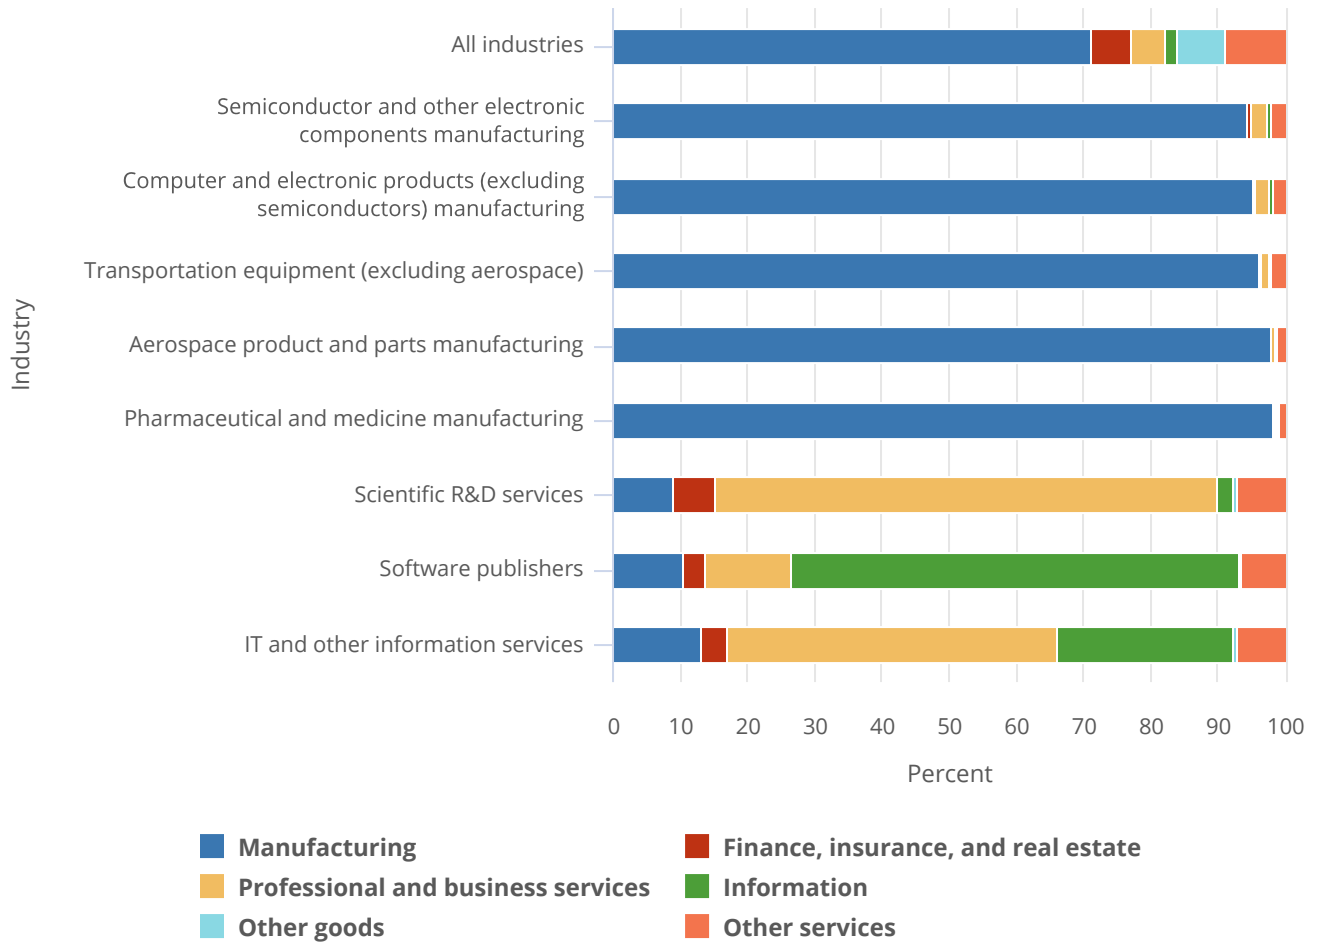

Figure KTI-18

Imported content in U.S. gross exports, by exporting industry and source sector: 2021

IT = information technology.

Note(s):

These statistics are preliminary and are subject to revision. The industry data are based on the North American Industry Classification System.

Source(s):

Bureau of Economic Analysis, Trade in Value Added Data, available at <https://www.bea.gov/data/special-topics/global-value-chains>, accessed 8 April 2023.