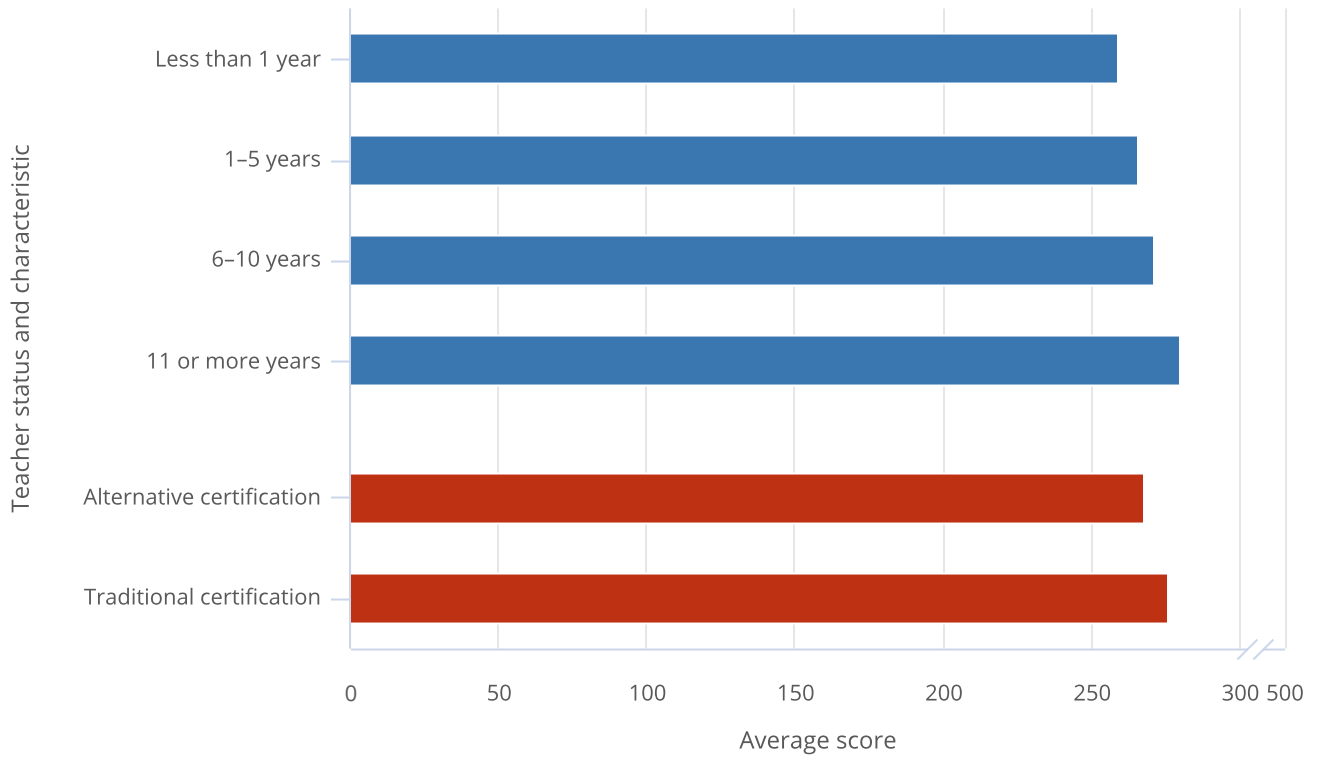

Figure TAL-18. Average scores of students in grade 8 on the main NAEP mathematics assessment, by teacher characteristics: 2024

NAEP = National Assessment of Educational Progress.

Note(s):

The scale for NAEP mathematics assessment scores is 0–500 for grade 8. Data shown are for students allowed to use testing accommodations.

Source(s):

National Center for Science and Engineering Statistics, special tabulations (2024) of the 2024 NAEP mathematics assessment, National Center for Education Statistics.

Science and Engineering Indicators