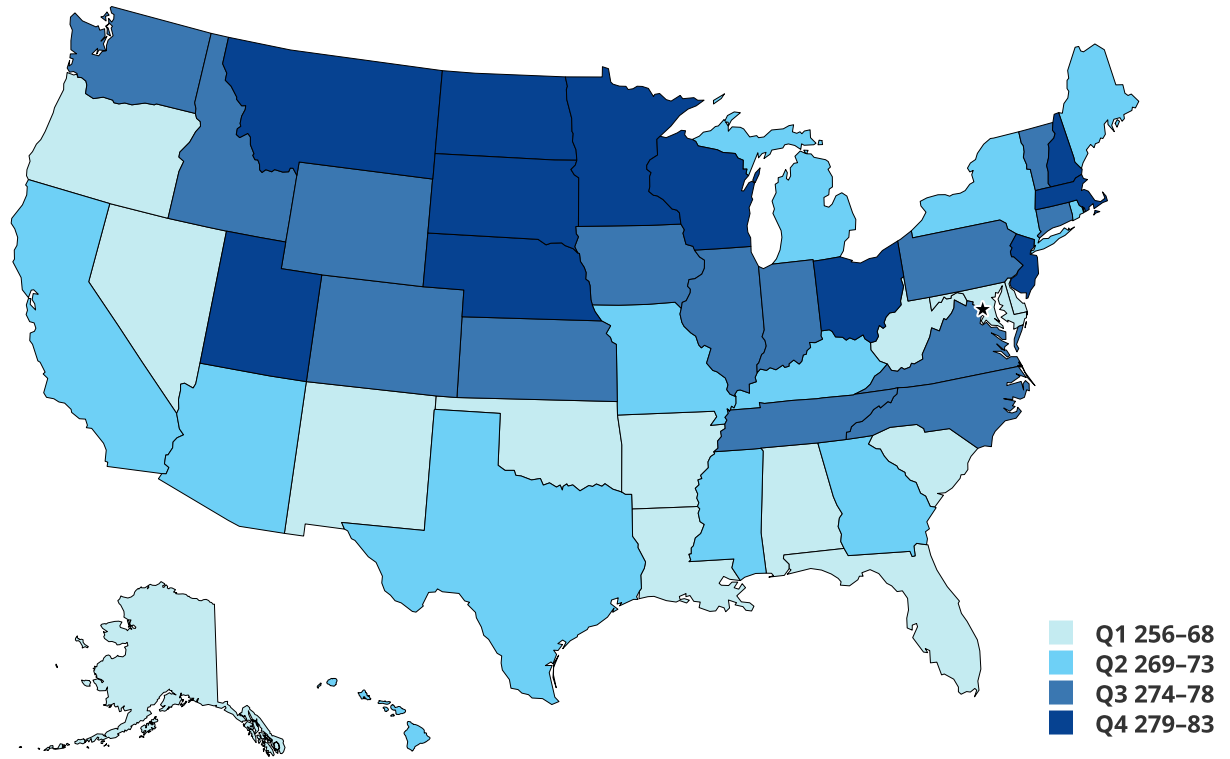

Figure TAL-19. Average scores of students in grade 8 on the main NAEP mathematics assessment, by state: 2024

NAEP = National Assessment of Educational Progress; Q = Quartile.

Note(s):

The scale for NAEP mathematics assessment scores is 0–500 for grade 8.

Source(s):

National Center for Science and Engineering Statistics, special tabulations (2024) of the 2019, 2022, and 2024 main NAEP mathematics assessment, National Center for Education Statistics.

Science and Engineering Indicators