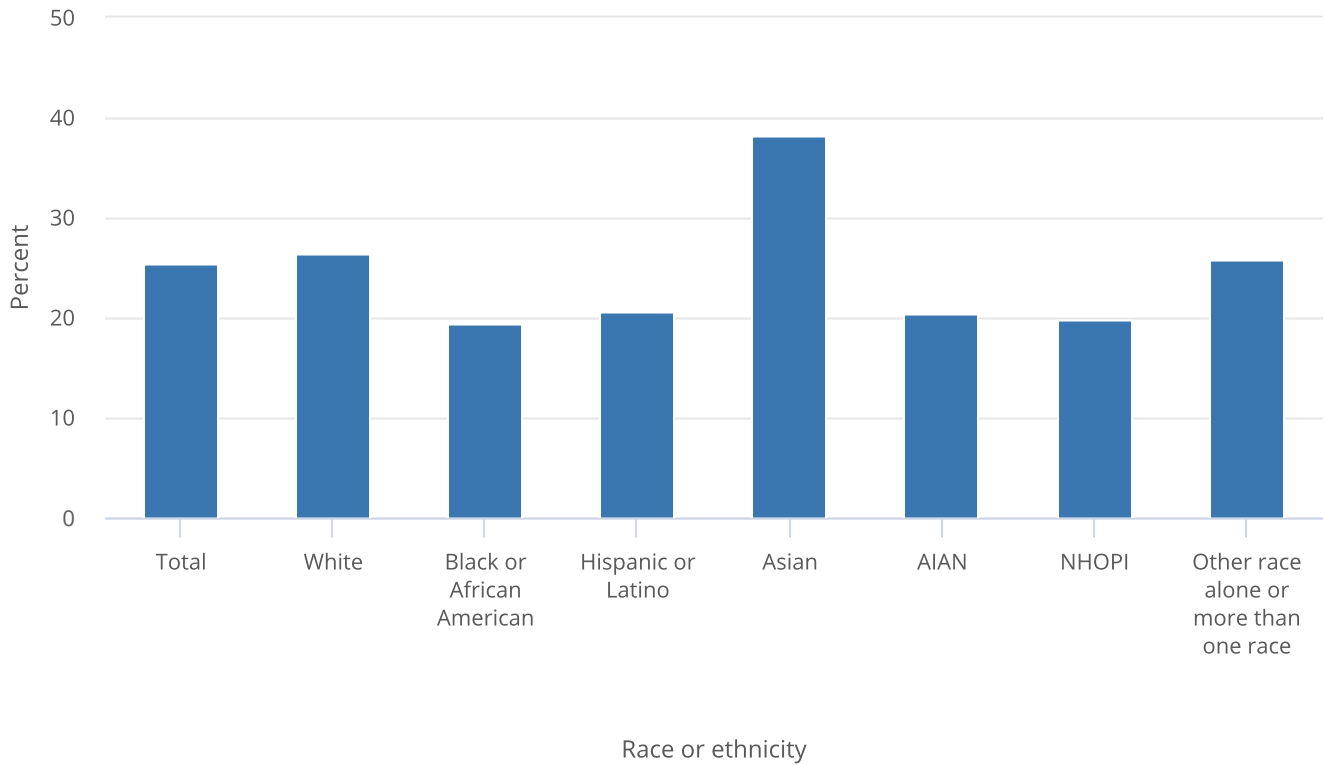

Figure TAL-3. Share of workers of each racial or ethnic group employed in STEM occupations, by race or ethnicity: 2023

AIAN = American Indian or Alaska Native; NHOPI = Native Hawaiian or Other Pacific Islander; STEM = science, technology, engineering, and mathematics.

Note(s):

Data include the employed, civilian, noninstitutionalized population ages 25–75 not currently in primary or secondary school. Missing occupations and those who have not worked in the past 5 years or have never worked are not included in the data. Hispanic or Latino may be any race; race categories exclude Hispanic origin. STEM includes S&E, S&E-related, and STEM middle-skill occupations.