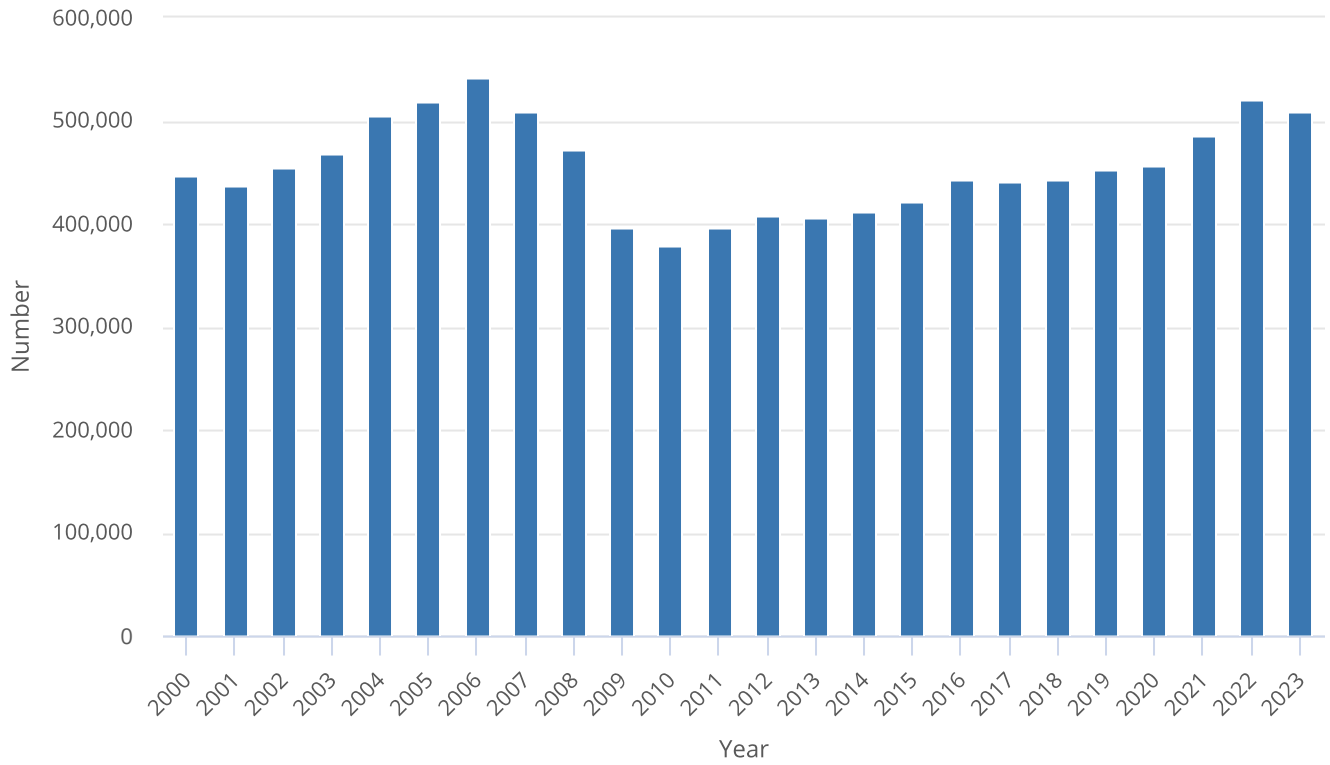

Figure TRN-25. Annual economywide business startups: 2000–23

Note(s):

Business startups are firms created within the last 12 months.

Source(s):

Census Bureau, Business Dynamics Statistics, firm age data through 2023, available at <https://www.census.gov/data/datasets/time-series/econ/bds/bds-datasets.html>, accessed February 2026.