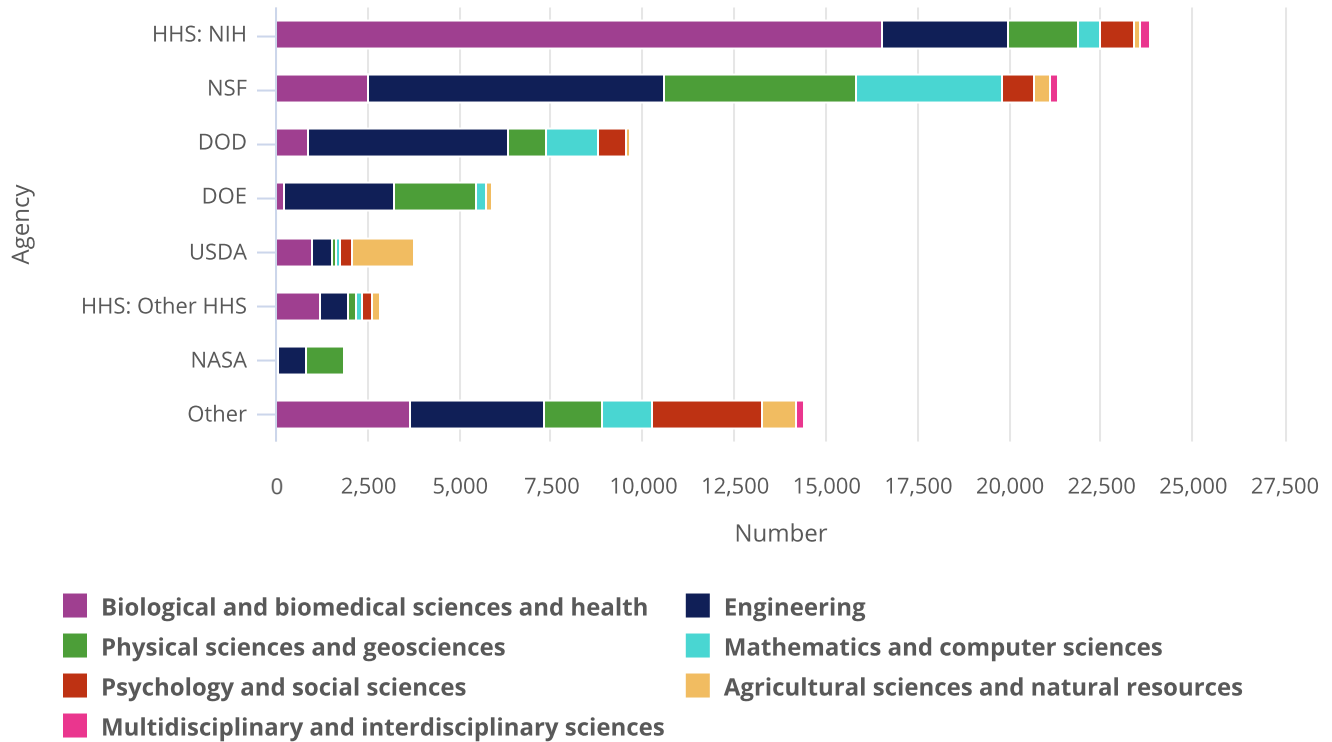

Figure 28. Full-time graduate students in science, engineering, and health primarily supported by the federal government, by broad field and agency: 2024

Note(s):

DOD is Department of Defense. DOE is Department of Energy. HHS is Department of Health and Human Services. NASA is National Aeronautics and Space Administration. NIH is National Institutes of Health. NSF is National Science Foundation. USDA is Department of Agriculture. Physical sciences and geosciences includes geosciences, atmospheric sciences, and ocean sciences. Agricultural sciences includes veterinary sciences; natural resources includes conservation. Mathematics includes statistics; computer sciences includes information sciences.

Source(s):

NCSES, GSS, 2024.

Indicators 2026: State of U.S. S&E