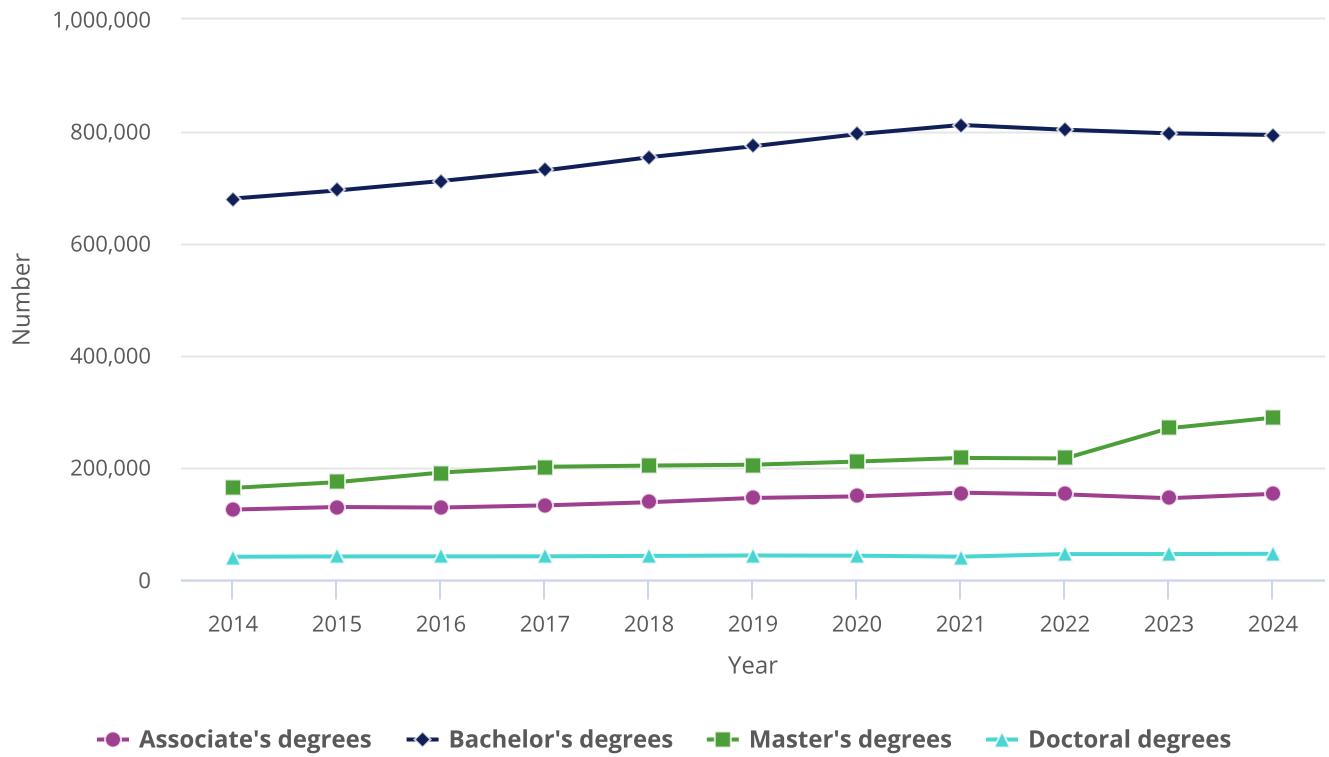

Figure 11. S&E degrees awarded, by degree level: 2014–24

**Note(s):**

Data at the associate's, bachelor's, and master's levels are based on institutions eligible to participate in Title IV federal financial aid programs. Doctoral degree data correspond to research doctorates as collected in the Survey of Earned Doctorates (SED). The SED data collection for field of study changed in 2021, which may affect the data comparability across years.

**Source(s):**

NCSSES, special tabulations (2026) of NCES, IPEDS Completions Survey, provisional release data, and NCSSES, SED, 2024.

Indicators 2026: State of U.S. S&E