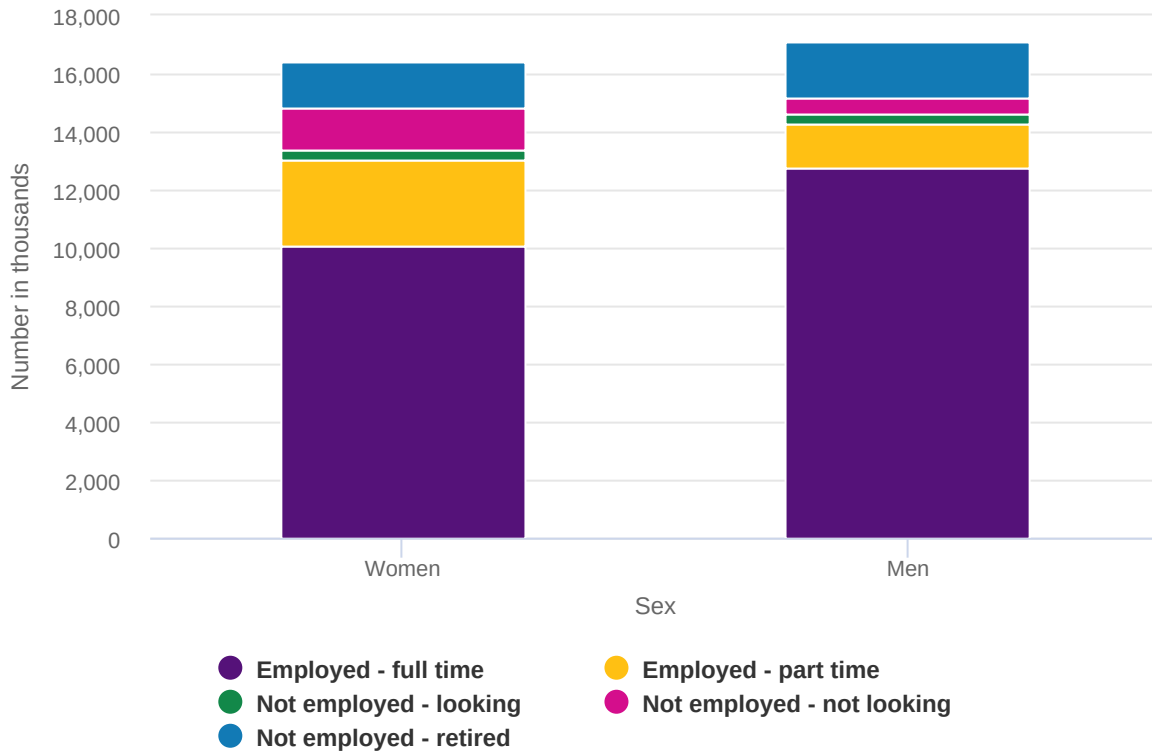

FIGURE 5-A
 Employment status of scientists and engineers, by sex: 2017

Note(s)

Numbers are rounded to nearest 1,000. Scientists and engineers are individuals under the age of 76 who have a bachelor's or higher degree, are living in the United States, and have a science and engineering (S&E) or S&E-related degree or occupation.