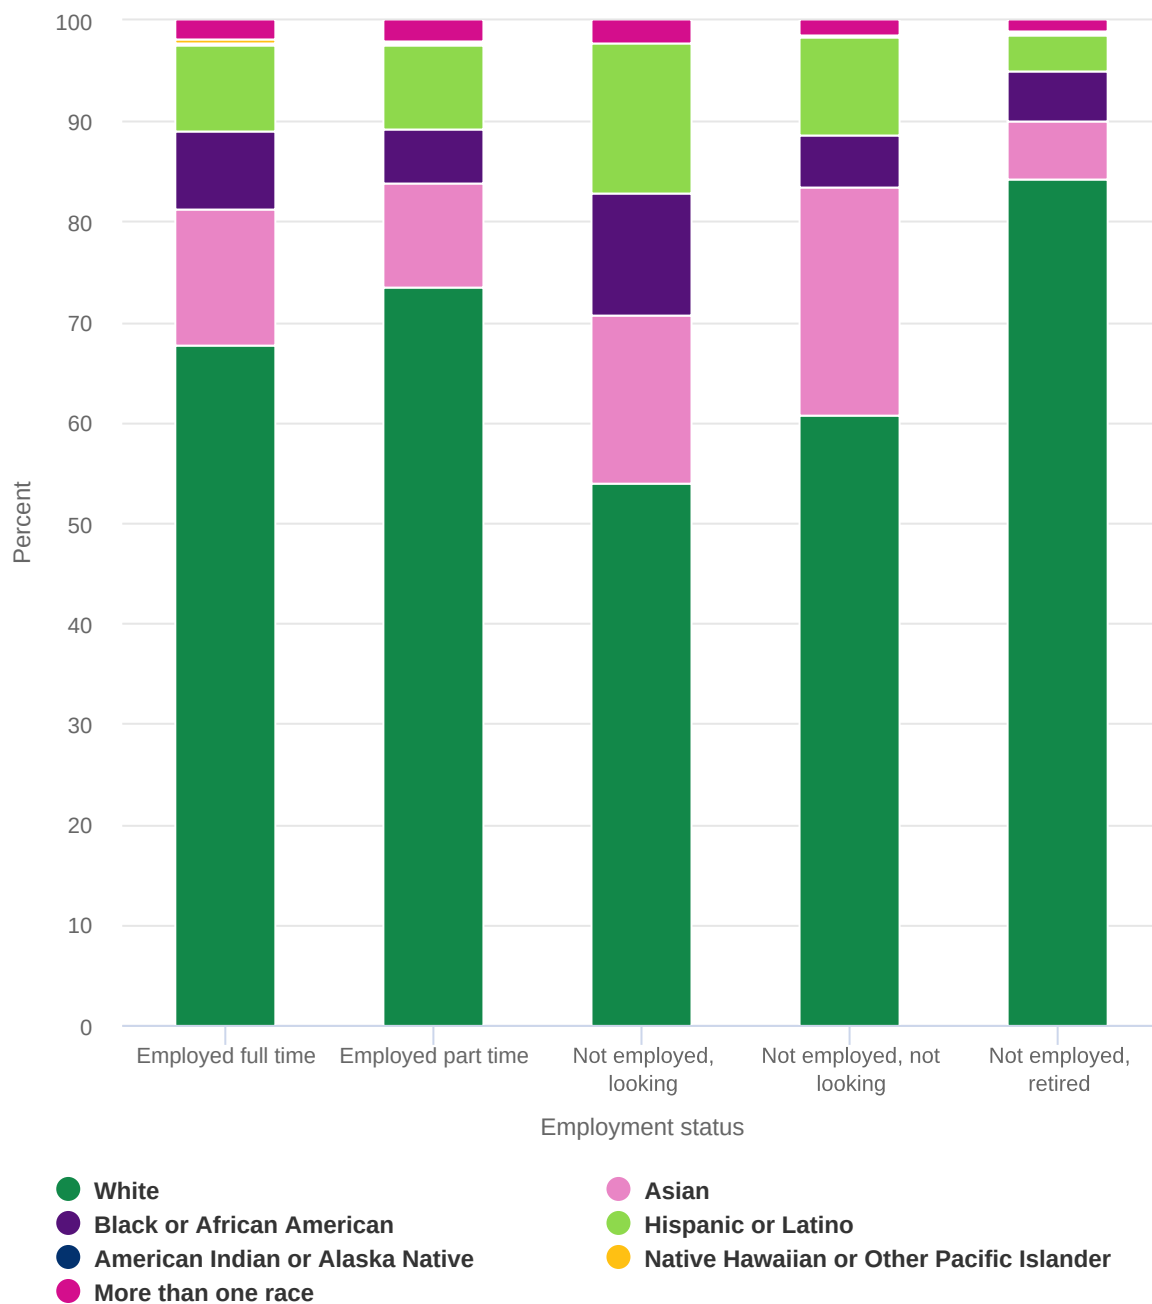

FIGURE 5-D
 Employment status of scientists and engineers, by ethnicity and race: 2017

Note(s)

Hispanic or Latino may be any race. For reasons of confidentiality or reliability, data for American Indian or Alaska Native and Native Hawaiian or Other Pacific Islander has been suppressed in the category Not employed, looking and for American Indian or Alaska Native in the category Not employed, not looking. Suppression is indicated with an "s." Detail may not add to total because of rounding and suppression. Scientists and engineers are individuals under the age of 76 who have a bachelor's or higher degree, are living in the United States, and have a science and engineering (S&E) or S&E-related degree or occupation.

Source(s)

National Science Foundation, National Center for Science and Engineering Statistics, National Survey of College Graduates, 2017. Related detailed data: WMPD table 9-9.