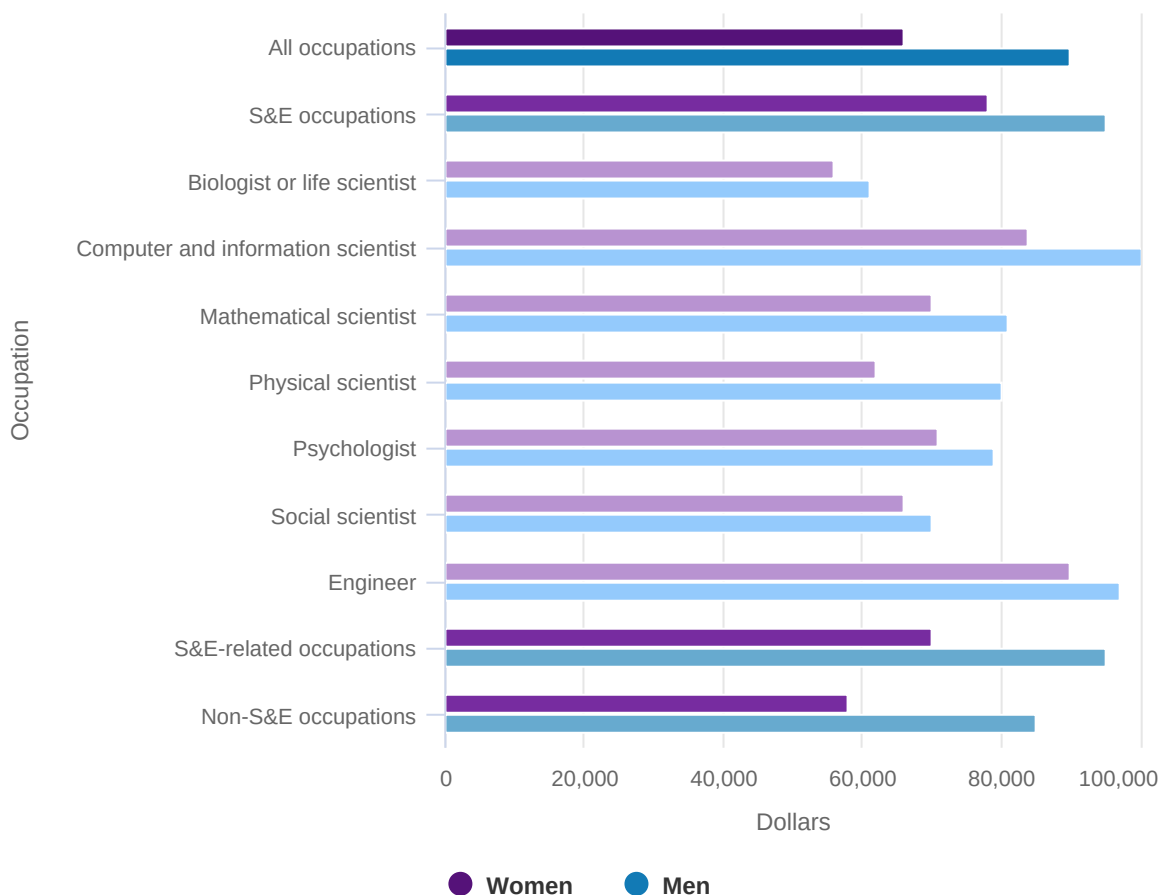

FIGURE 6-B
Median annual salary of scientists and engineers employed full time, by sex and broad occupation: 2017

S&E = science and engineering.

Note(s)

Salaries are rounded to nearest \$1,000. S&E occupations include S&E postsecondary teachers. S&E-related occupations include health occupations. Scientists and engineers are individuals under the age of 76 who have a bachelor's or higher degree, are living in the United States, and have an S&E or S&E-related degree or occupation.

Source(s)

National Science Foundation, National Center for Science and Engineering Statistics, National Survey of College Graduates, 2017. Related detailed data: WMPD table 9-17.