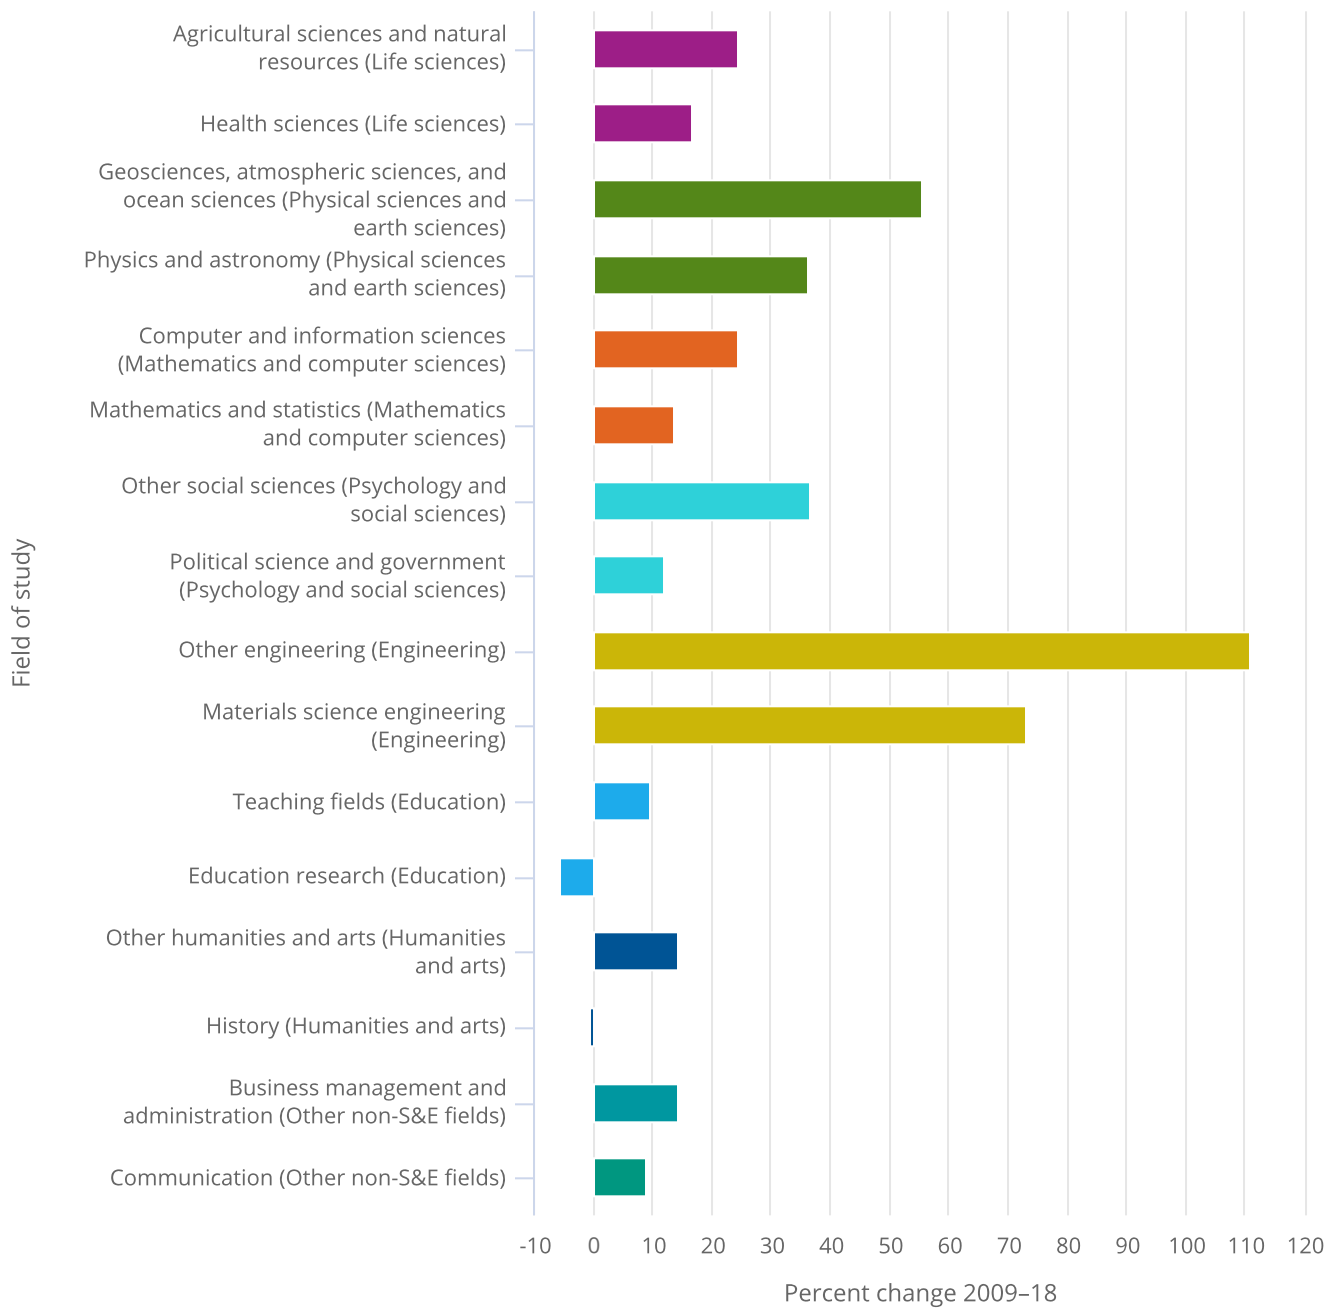

FIGURE 12

Fastest changing fields of study for female doctorate recipients, by broad field of study: 2009–18

S&E = science and engineering.

Source(s)

National Center for Science and Engineering Statistics, Survey of Earned Doctorates, 2018. Related detailed table 15.