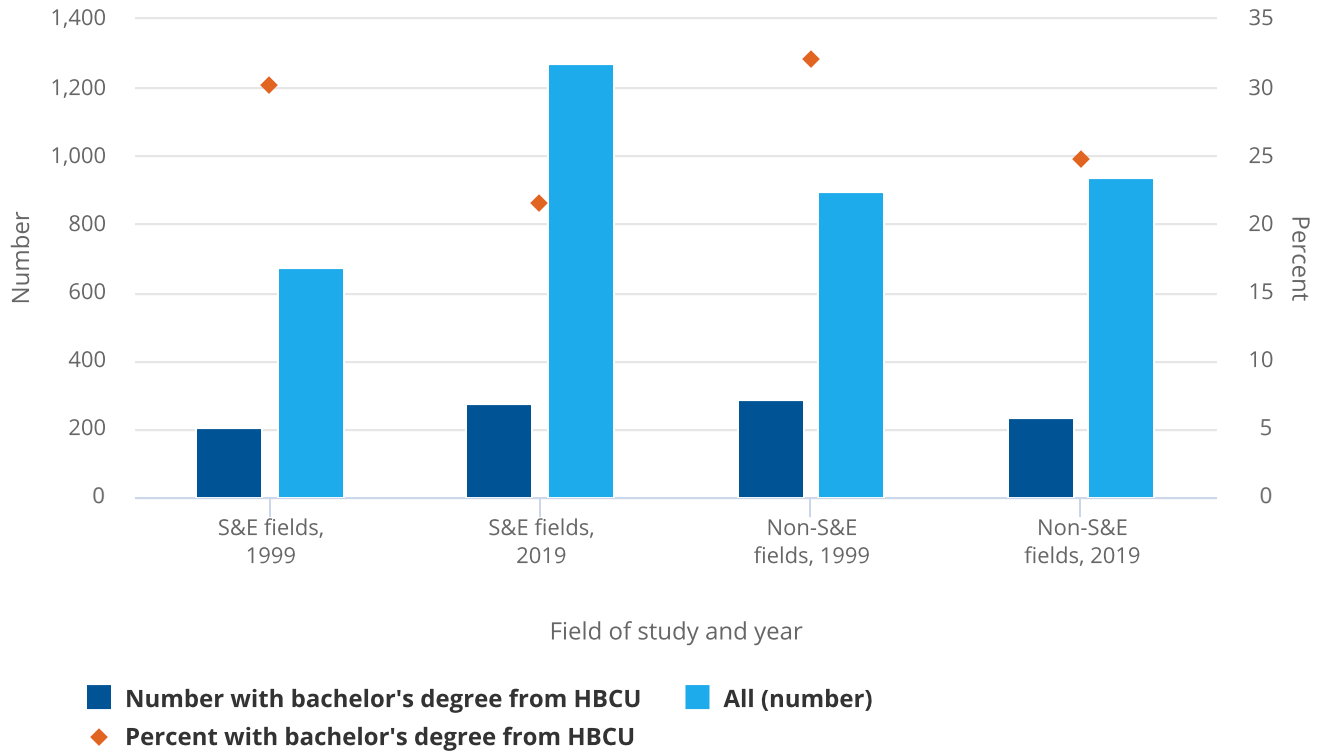

Figure 30

U.S. citizen and permanent resident Black or African American doctorate recipients with bachelor's degrees from an HBCU, by field of study: 1999 and 2019

HBCU = historically Black college or university; S&E = science and engineering.

Note(s):
Excludes doctorate recipients with bachelor's degrees from non-U.S. institutions.

Source(s):
National Center for Science and Engineering Statistics, Survey of Earned Doctorates, 2019.