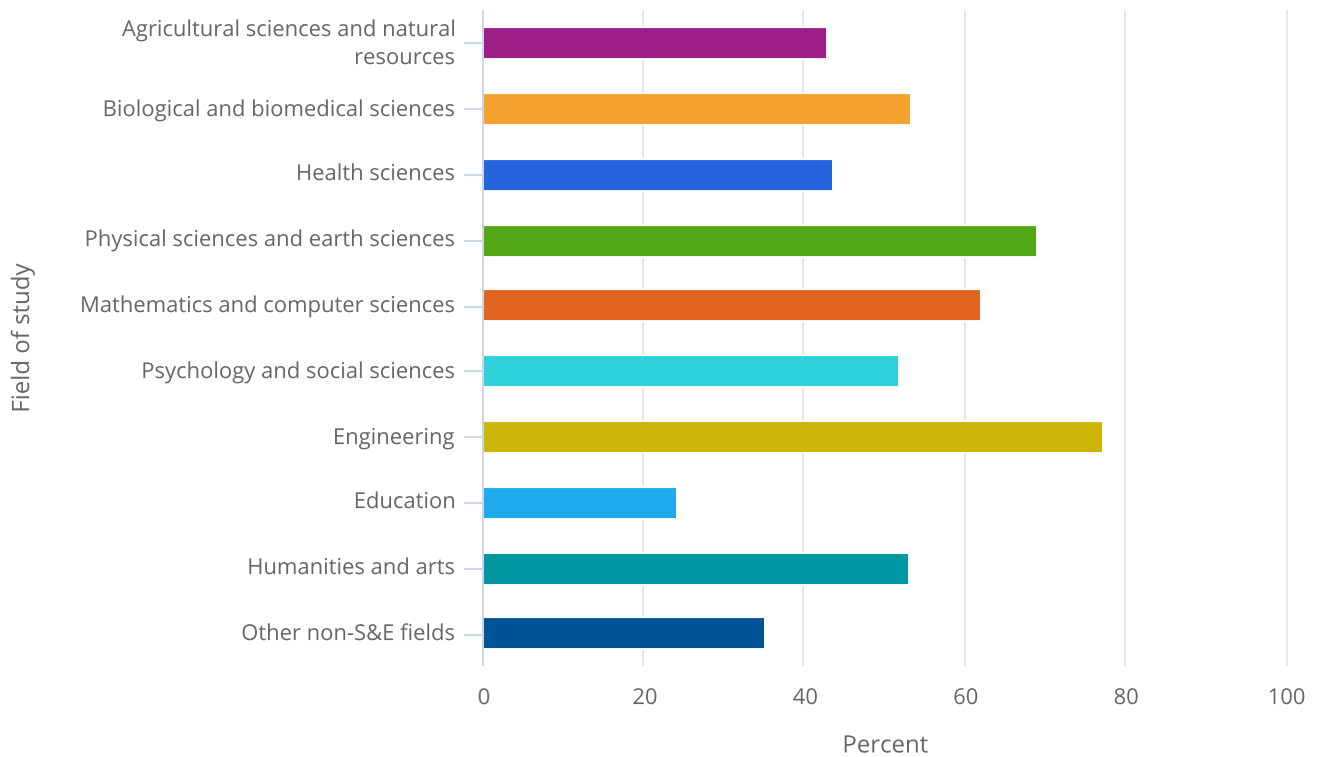

**Figure 34****Doctorate recipients with bachelor's and doctoral degrees in the same field of study: 2017–19**

S&E = science and engineering.

**Note(s):**

Agricultural sciences and natural resources, biological and biomedical sciences, and health sciences are major fields within the broad field of life sciences. Percentages are based on the total number of doctorates. A bachelor's degree is counted as in the "same field" as the doctorate if the first or most recent bachelor's degree and doctorate are in the same major field, except for engineering and education, where only the broad field needs to match. See table A-6 in the technical notes for a listing of broad fields and their constituent major fields.

**Source(s):**

National Center for Science and Engineering Statistics, Survey of Earned Doctorates, 2019.