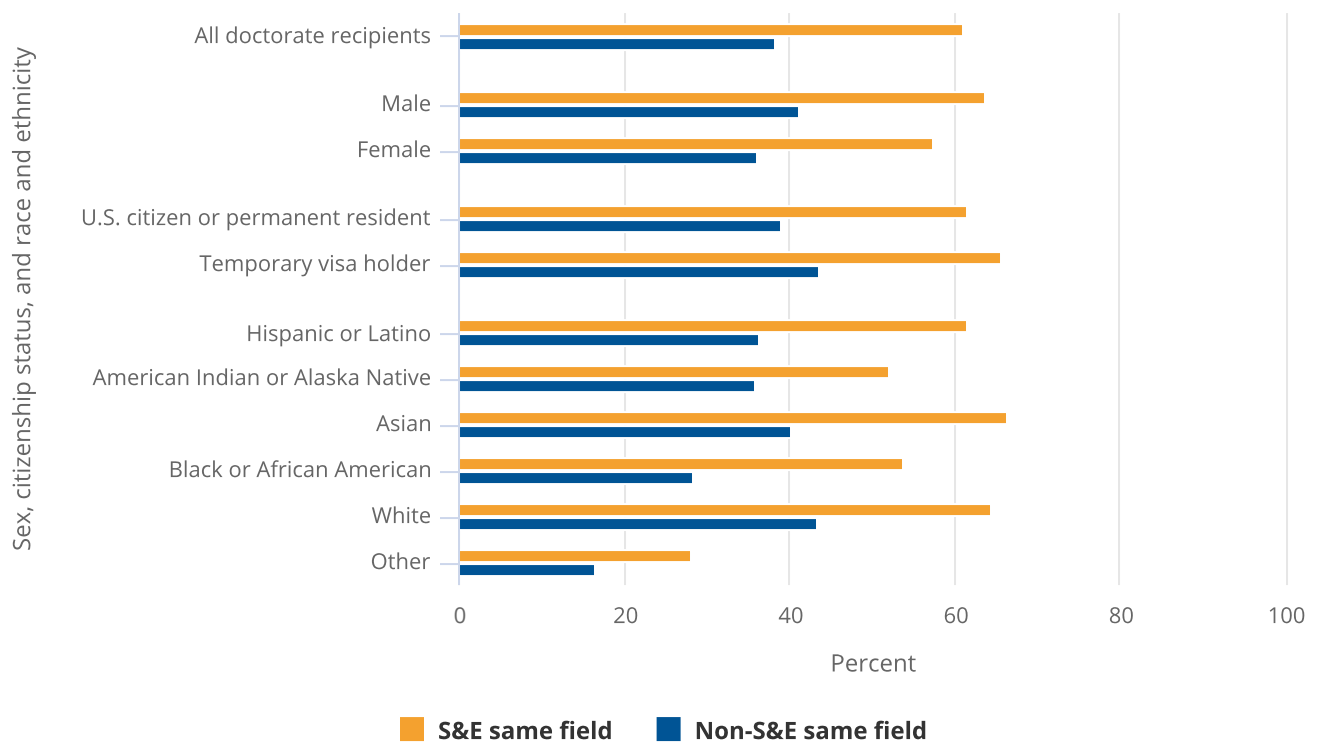

Figure 36

Doctorate recipients with bachelor's and doctoral degrees in the same field of study, by sex, citizenship status, and race and ethnicity: 2017–19

S&E = science and engineering.

Note(s):

All doctorate recipients includes respondents who did not report sex, citizenship, race, or ethnicity. Race and ethnicity categories include U.S. citizens, permanent residents, and temporary visa holders. Other race or ethnicity includes more than one race, other race or race not reported, and ethnicity not reported. A bachelor's degree is counted as in the "same field" as the doctorate if the first or most recent bachelor's degree and doctorate are in the same major field, except for engineering and education, where only the broad field needs to match. See table A-6 in the technical notes for a listing of broad fields and their constituent major fields.

Source(s):

National Center for Science and Engineering Statistics, Survey of Earned Doctorates, 2019.