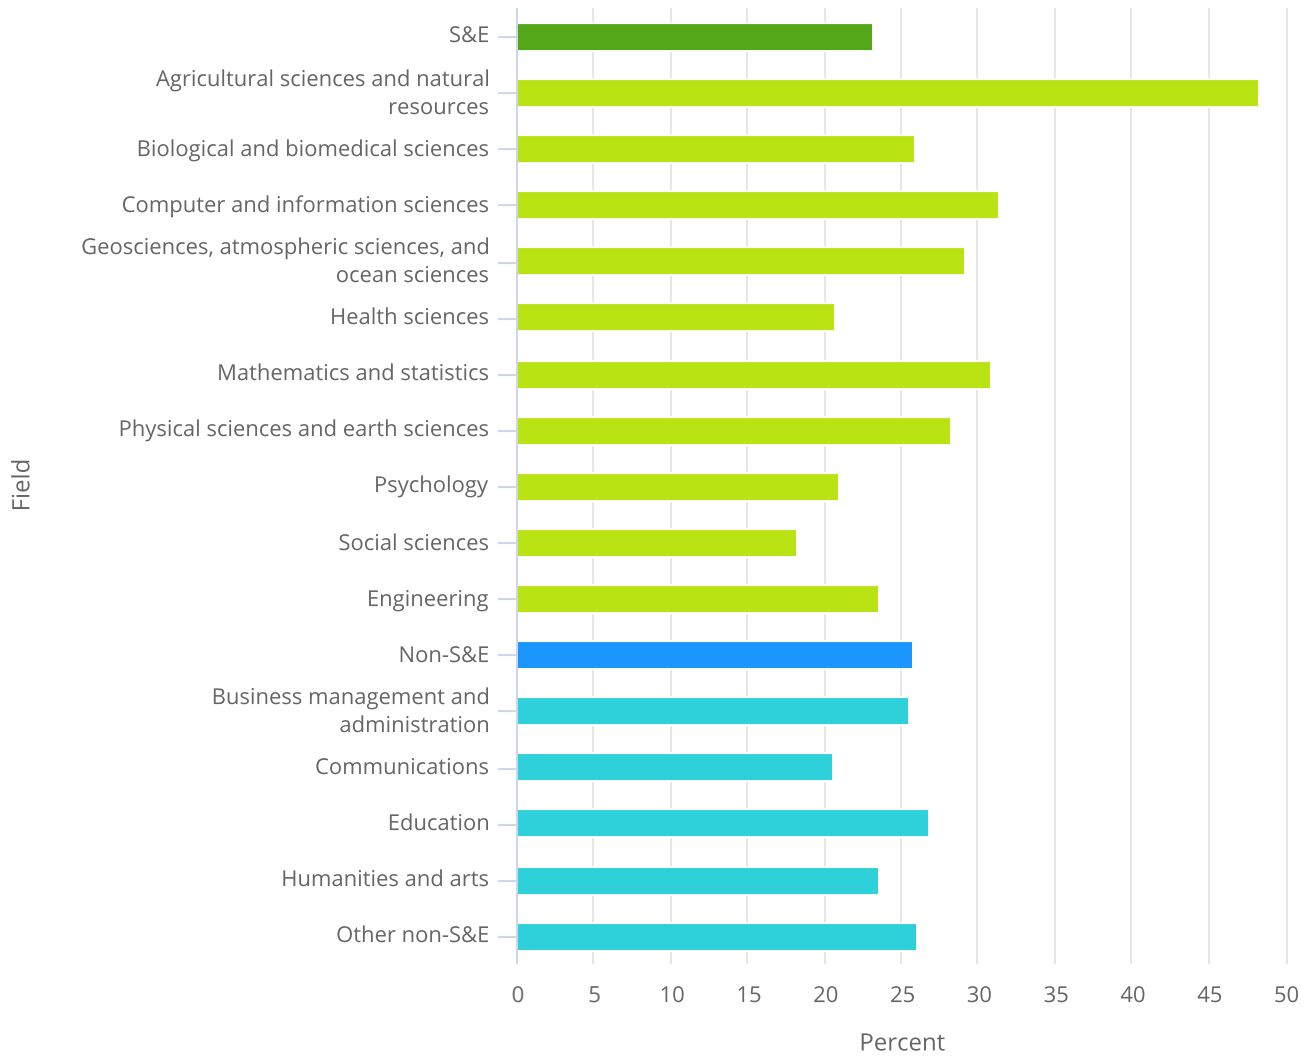

**Figure 19**

**Black or African American doctorate recipients with HBCU baccalaureate origins, by broad or major field: 2015–19**

HBCU = historically Black college or university; S&E = science and engineering.