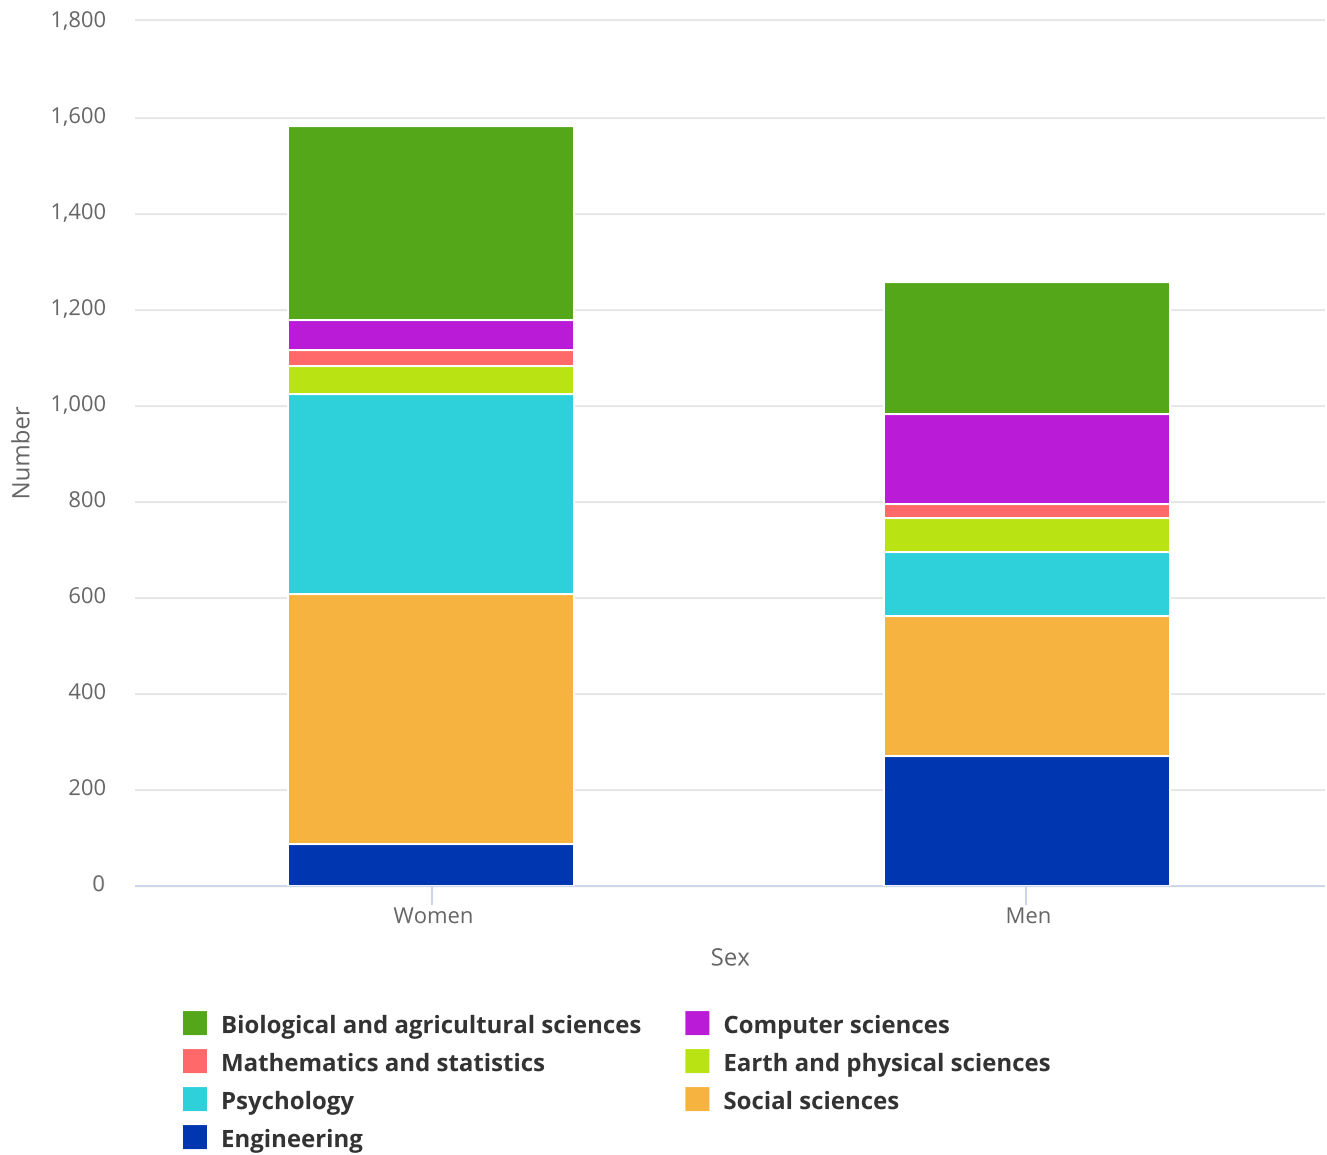

Figure 20

Bachelor's degrees in science and engineering earned by American Indians or Alaska Natives, by sex and field: 2018

Note(s):
Race and ethnicity breakouts are for U.S. citizens and permanent residents only.

Source(s):
Department of Education, National Center for Education Statistics, Integrated Postsecondary Education Data System, Completions Survey, 2018, unrevised provisional release data, accessed 14 January 2020. Related detailed data: WMPD table 5-3.