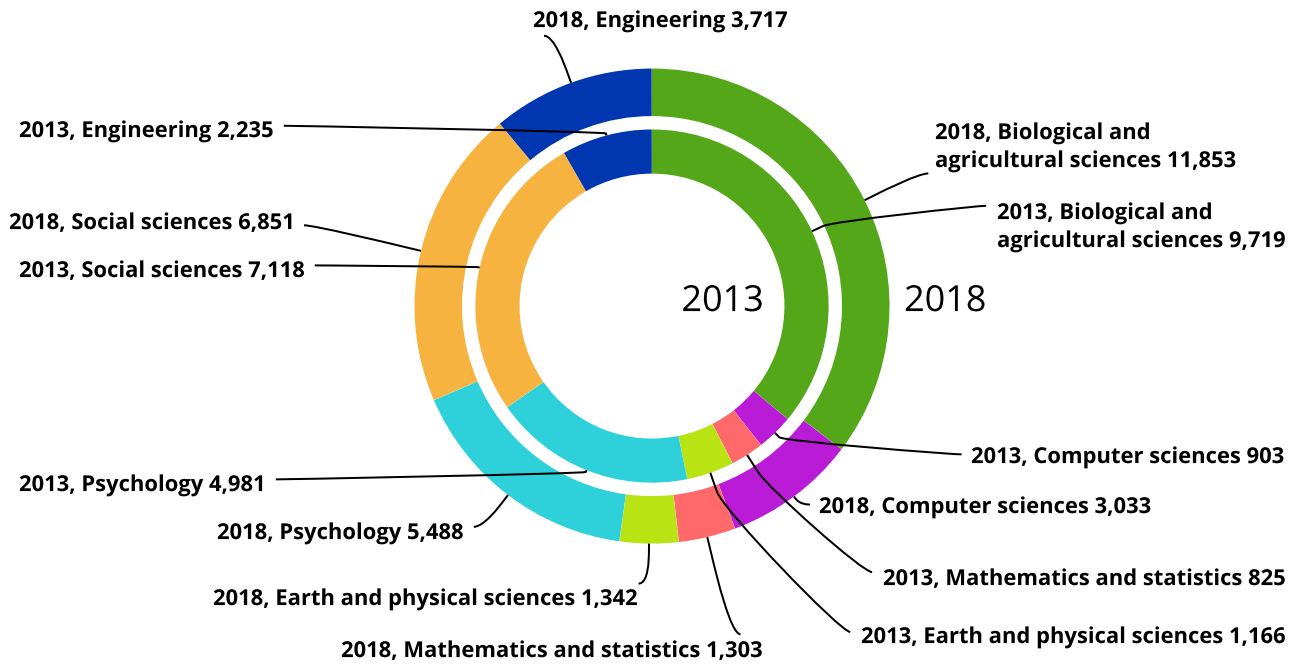

Figure 27

Science and engineering bachelor's degrees earned by Asian women, by field: 2013 and 2018

Note(s):

In 2013, Asian women were 4.7% of bachelor's degrees in science and engineering, and in 2018 they were 5.1%. Race and ethnicity breakouts are for U.S. citizens and permanent residents only.

Source(s):

Department of Education, National Center for Education Statistics, Integrated Postsecondary Education Data System, Completions Survey, unrevised provisional release data, accessed 14 January 2020. Related detailed data: WMPD table 5-3.