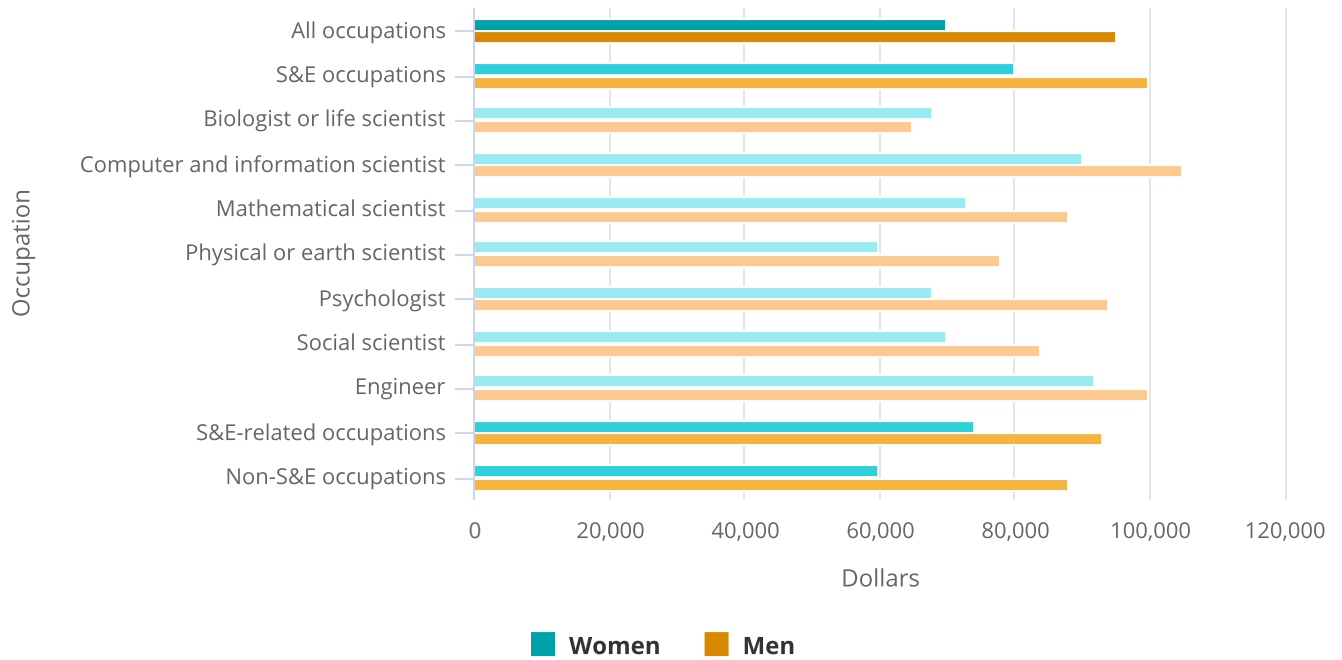

Figure 35

Median annual salary of scientists and engineers employed full time, by broad occupation and sex: 2019

S&E = science and engineering.

Note(s):

Salaries are rounded to nearest \$1,000. S&E occupations include S&E postsecondary teachers. S&E-related occupations include health occupations.

Source(s):

National Center for Science and Engineering Statistics, National Survey of College Graduates, 2019. Related detailed data: WMPD table 9-16 and table 9-17.