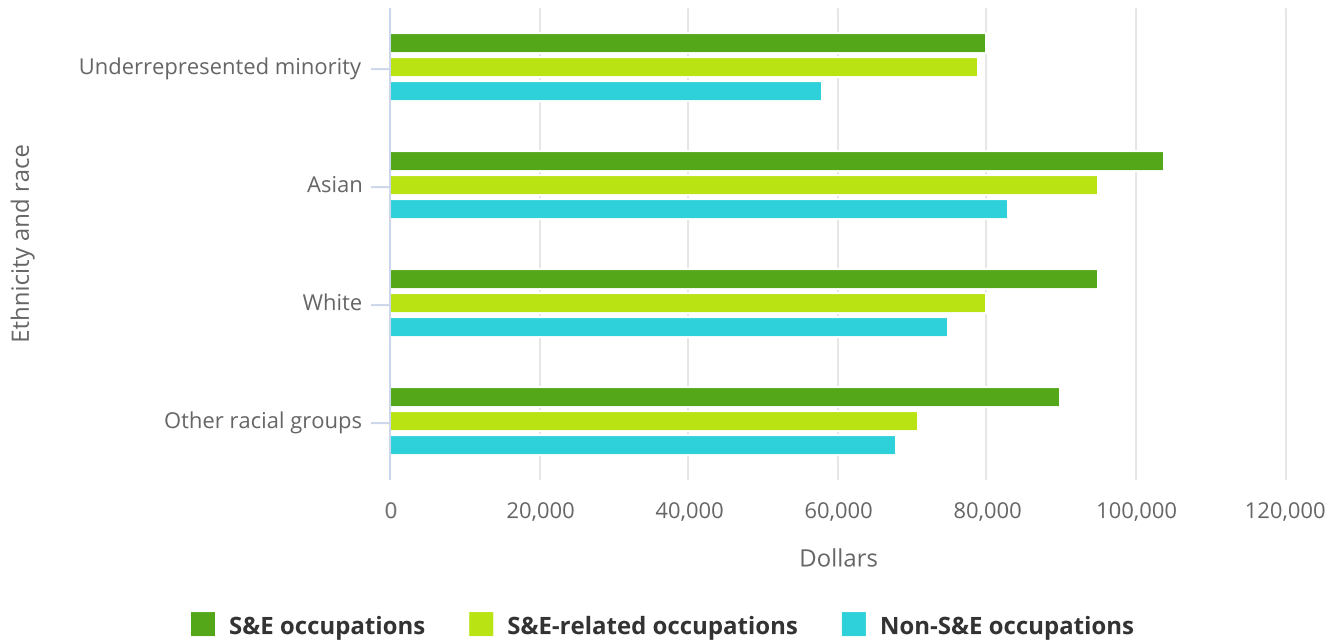

**Figure 36**

**Median annual salary of scientist and engineers employed full time, by ethnicity, race, and broad occupation: 2019**

S&E = science and engineering.

**Note(s):**

Salaries are rounded to nearest \$1,000. S&E occupations include S&E postsecondary teachers. S&E-related occupations include health occupations. Underrepresented minority groups include Black or African American, Hispanic or Latino, and American Indian or Alaska Native. Hispanic or Latino may be any race; race categories exclude Hispanic origin.