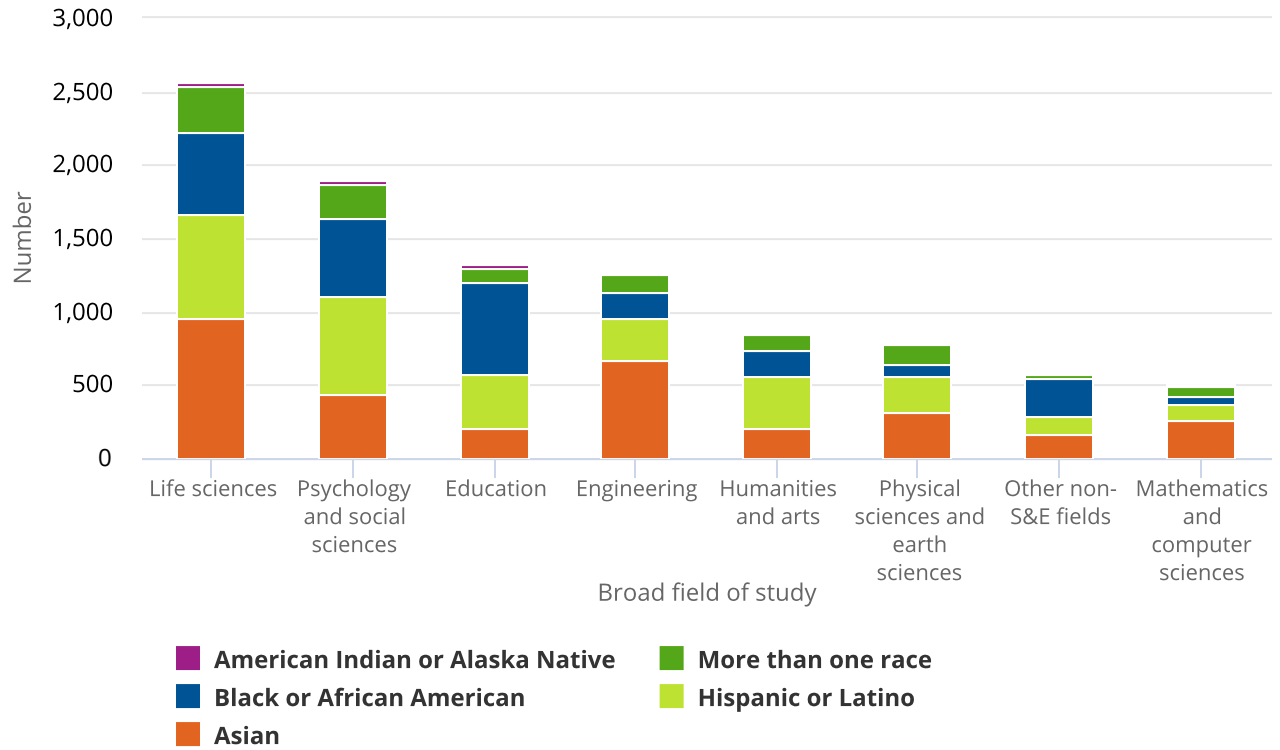

Figure 10

Doctorates awarded to minority U.S. citizens or permanent residents, by selected race, ethnicity, and broad field of study: 2020

S&E = science and engineering.

Note(s):

Excludes U.S. citizen and permanent resident respondents who did not report race or ethnicity or were Native Hawaiian or Other Pacific Islander. Hispanic or Latino may be any race.

Source(s):

National Center for Science and Engineering Statistics, Survey of Earned Doctorates, 2020. Related detailed table 23 and table 24.