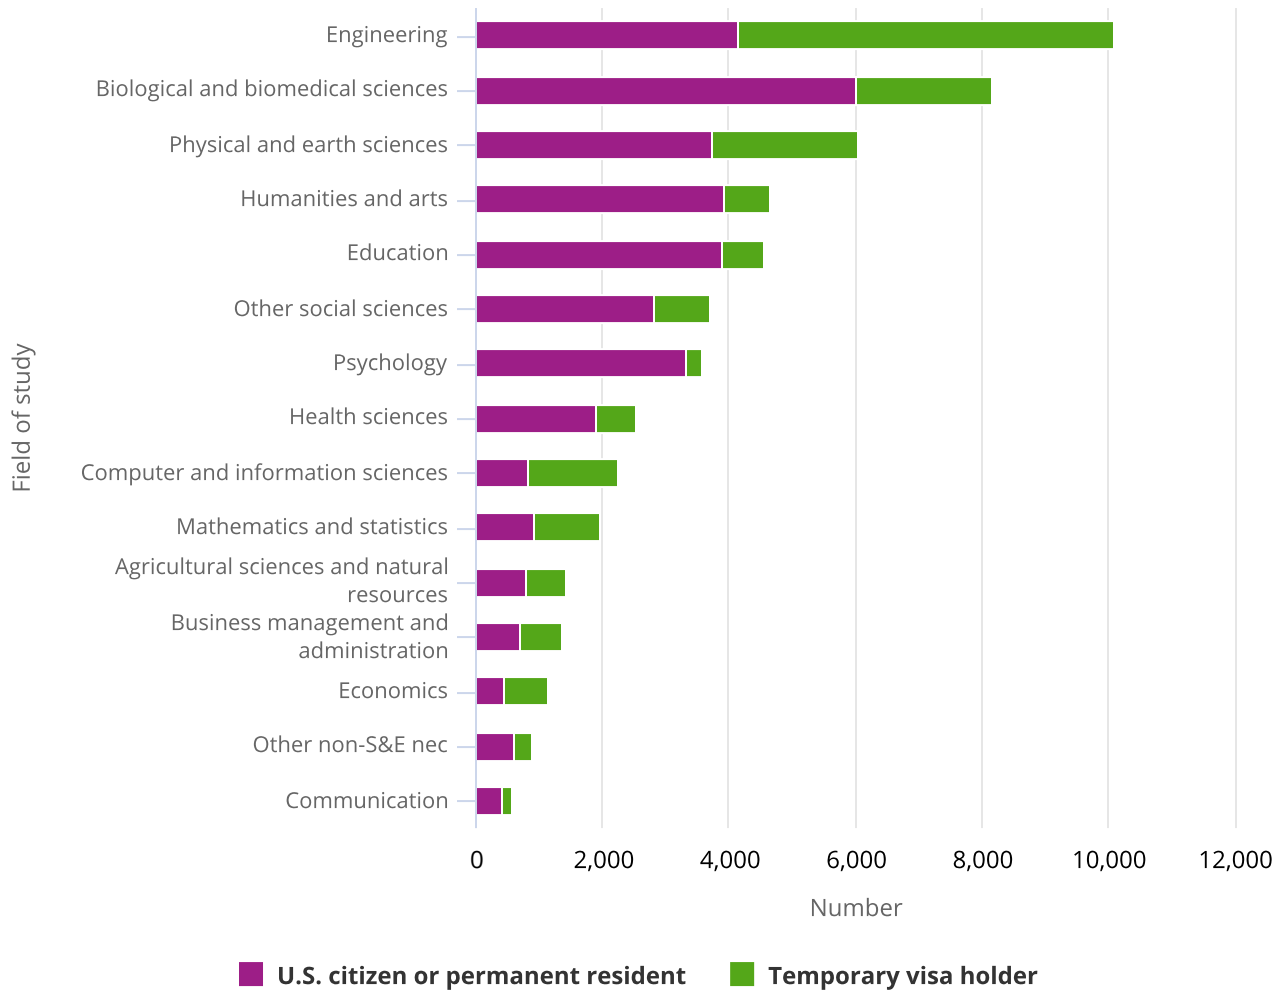

Figure 25

Doctorate recipients, by selected field of study and citizenship status: 2020

nec = not elsewhere classified; S&E = science and engineering.

Note(s):

Excludes respondents who did not report citizenship. Other social sciences includes anthropology, political science and government, sociology, and other social sciences.

Source(s):

National Center for Science and Engineering Statistics, Survey of Earned Doctorates, 2020. Related detailed table 17.