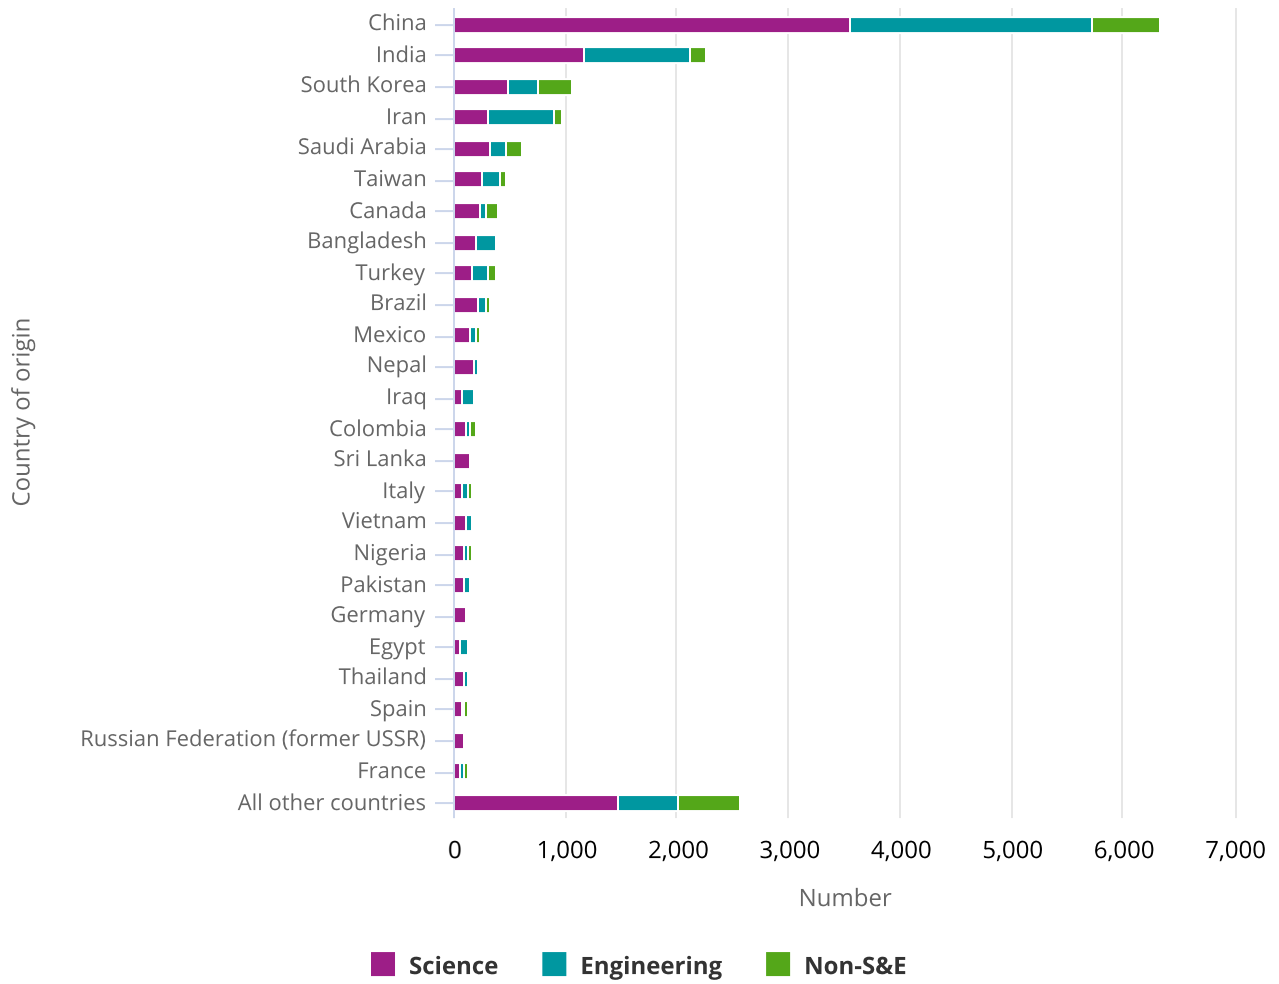

Figure 26

Top 25 countries of origin of U.S. doctorate recipients on temporary visas, by doctorate field: 2020

S&E = science and engineering.

Note(s):

Data include temporary residents and non-U.S. citizens with unknown visa status. Rank is based on total number of doctorates. Tied countries are listed alphabetically. China includes Hong Kong. All other countries excludes cases with unknown country of origin.

Source(s):

National Center for Science and Engineering Statistics, Survey of Earned Doctorates, 2020. Related detailed table 25 and table 26.