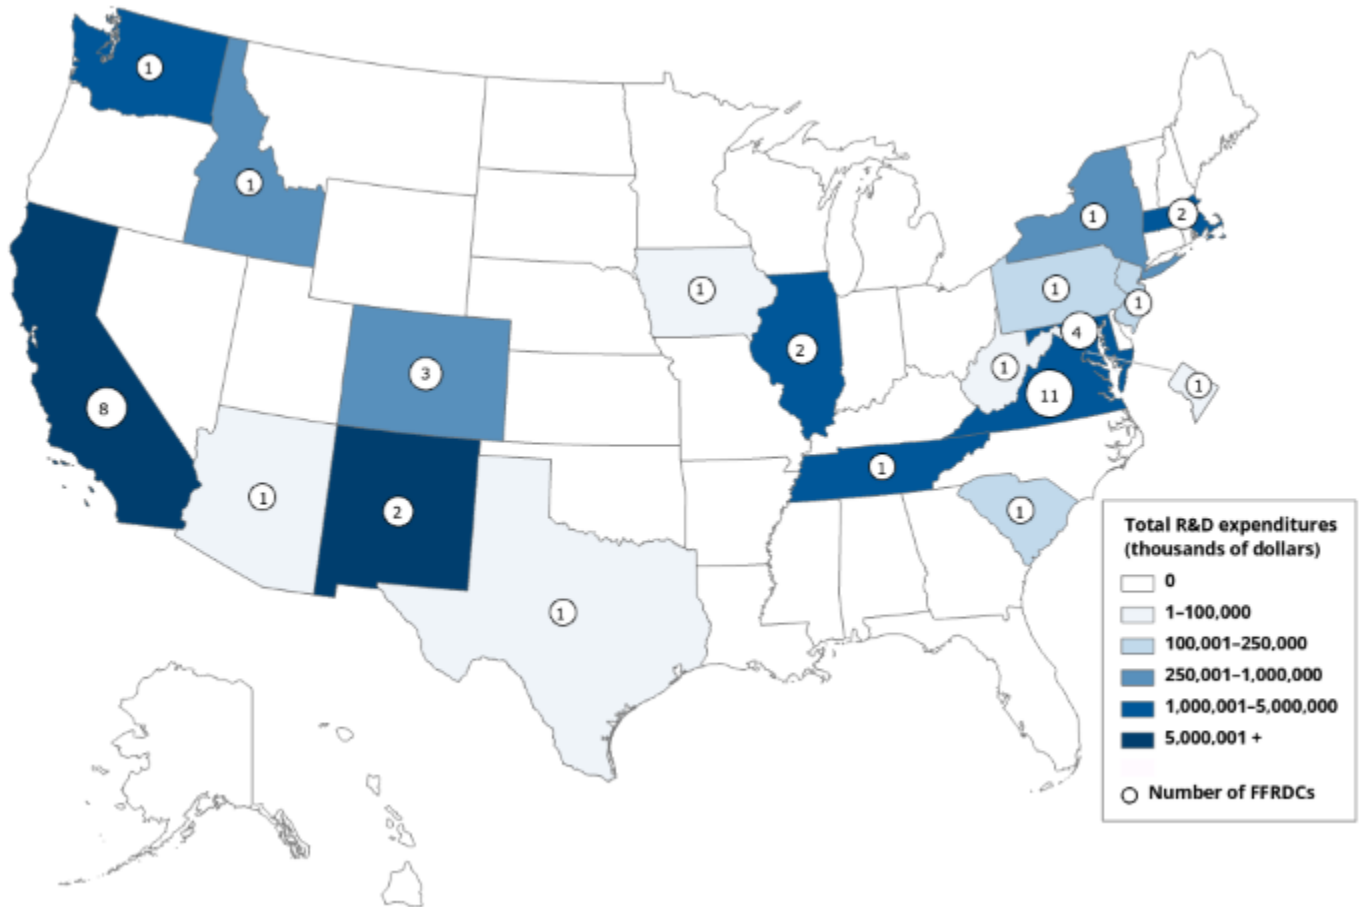

**Figure 1**

**FFRDCs, by state and total R&D expenditures: FY 2021**

FFRDC = federally funded research and development center.

**Note(s):**

The National Security Engineering Center (NSEC) has locations in Massachusetts and Virginia but reports only organization totals. To produce state totals, the NSEC R&D expenditures are allocated as 70% in Massachusetts and 30% in Virginia based on federal obligations data.