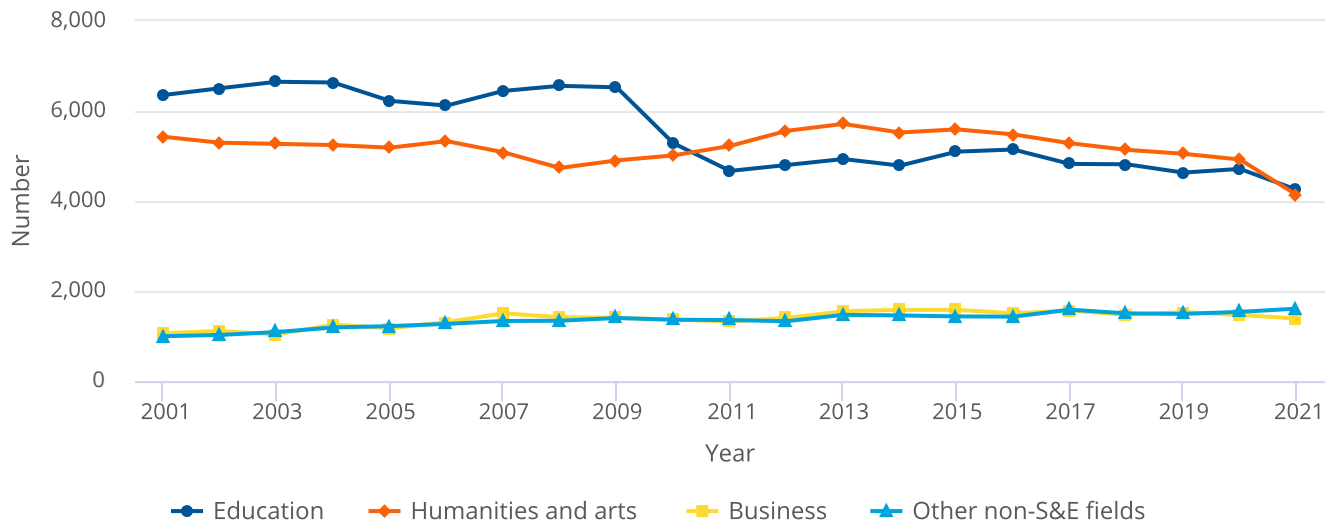

Figure 8

Doctorates awarded in non-S&E broad fields: 2001–21

S&E = science and engineering.

Note(s):

For details on the drop in education doctorates between 2009 and 2011, see "Time series data changes" in the "Data Source" section.

Source(s):

National Center for Science and Engineering Statistics, Survey of Earned Doctorates, 2021. Related detailed table 1-3.