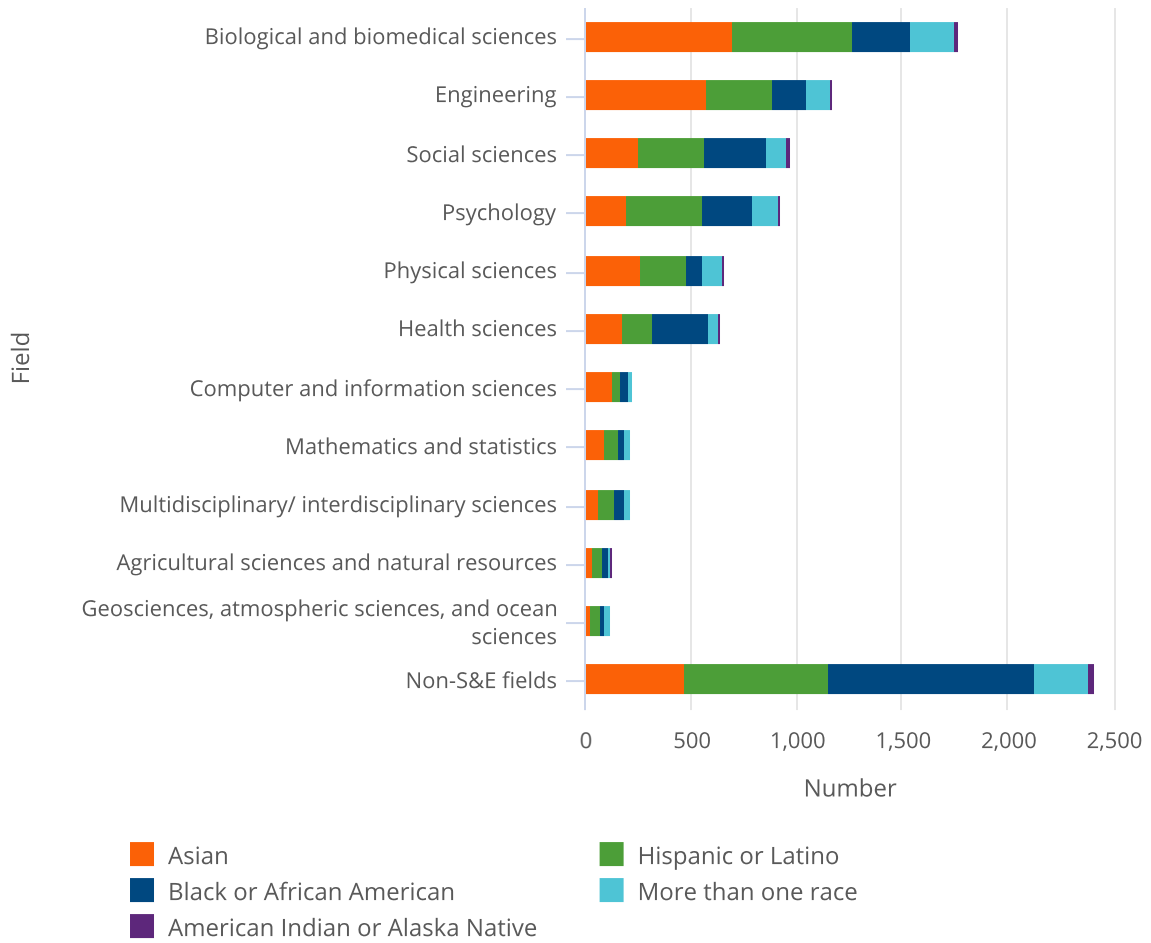

Figure 10

Doctorates awarded to minority U.S. citizens and permanent residents, by selected race, ethnicity, and broad field: 2021

S&E = science and engineering.

Note(s):

Excludes U.S. citizen and permanent resident respondents who did not report race or ethnicity or were Native Hawaiian or Other Pacific Islander.

Source(s):

National Center for Science and Engineering Statistics, Survey of Earned Doctorates, 2021. Related detailed table 3-4.