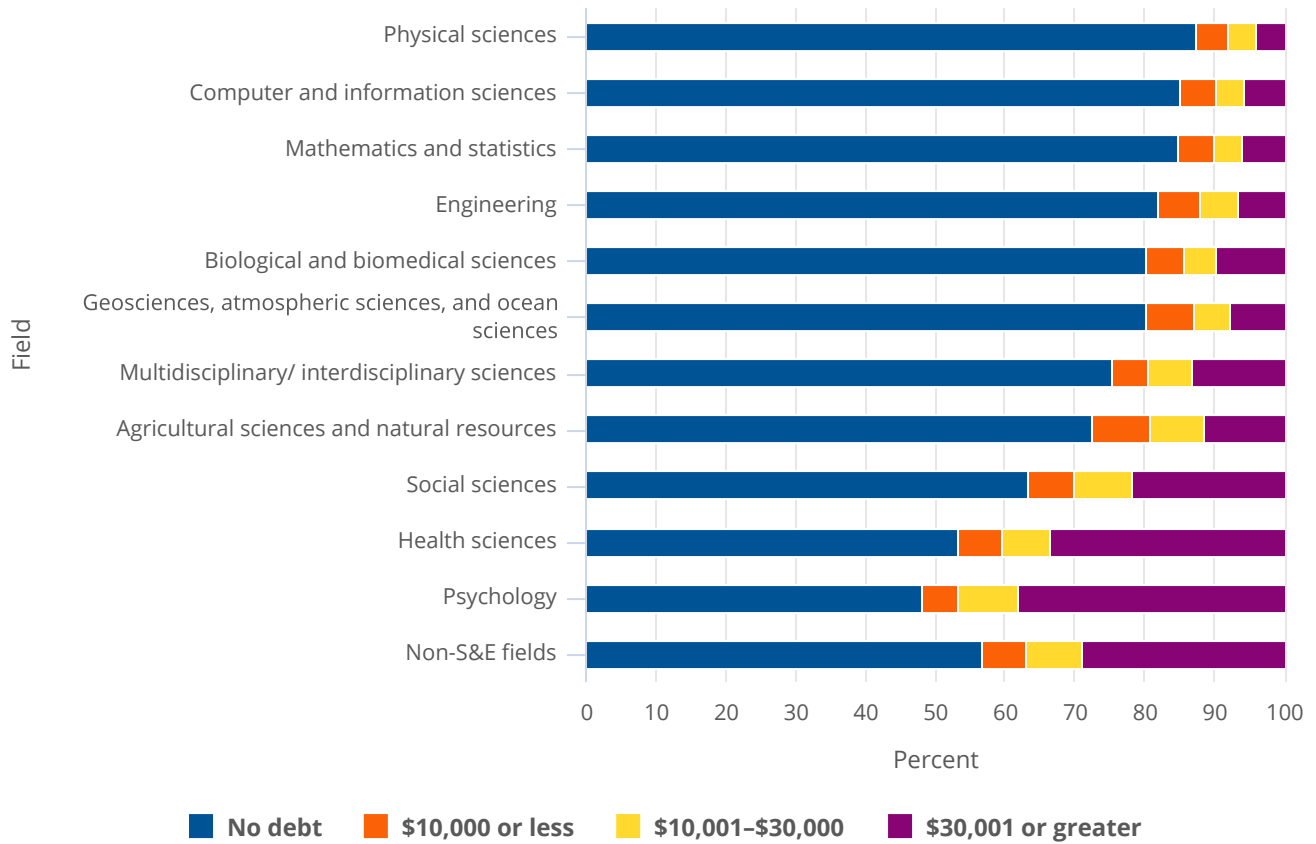

Figure 17

Graduate debt of doctorate recipients, by broad field: 2021

S&E = science and engineering.

Note(s):

Percentages are based on the number of doctorate recipients who responded to the graduate debt item (47,286 respondents).

Source(s):

National Center for Science and Engineering Statistics, Survey of Earned Doctorates, 2021. Related detailed table 1-13 and table 4-4.