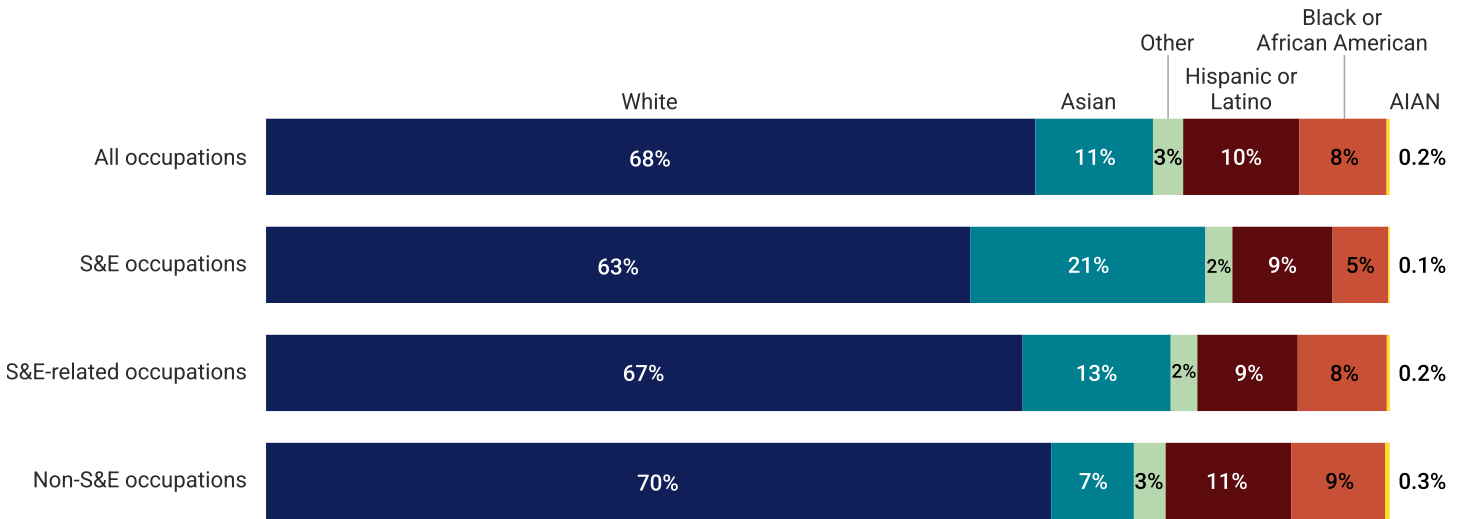

Figure 6-2

Race and ethnicity of the college-educated workforce, by occupation: 2021

AIAN = American Indian or Alaska Native; S&E = science and engineering.

Note(s):

Hispanic or Latino may be any race; race categories exclude Hispanic origin. Other includes Native Hawaiian and Other Pacific Islander and more than one race. Data include workers younger than age 75.