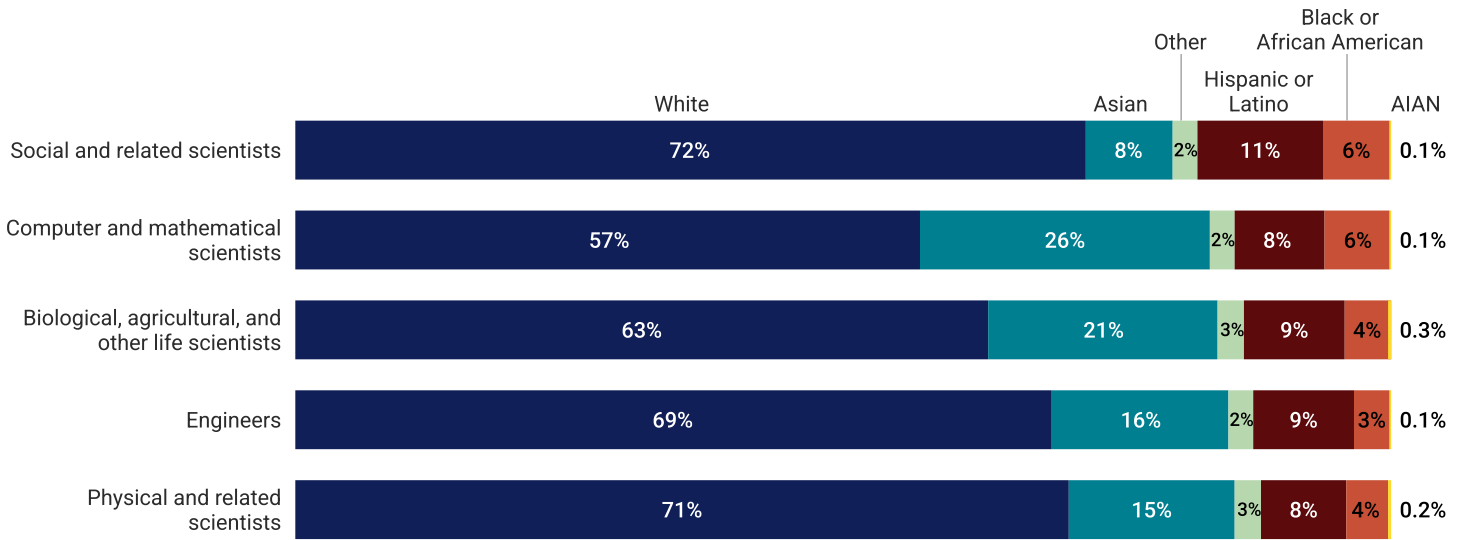

Figure 6-3

Race and ethnicity of the college-educated workforce, by S&E occupation: 2021

AIAN = American Indian or Alaska Native; S&E = science and engineering.

Note(s):

Hispanic or Latino may be any race; race categories exclude Hispanic origin. Other includes Native Hawaiian and Other Pacific Islander and more than one race. Data include workers younger than age 75.