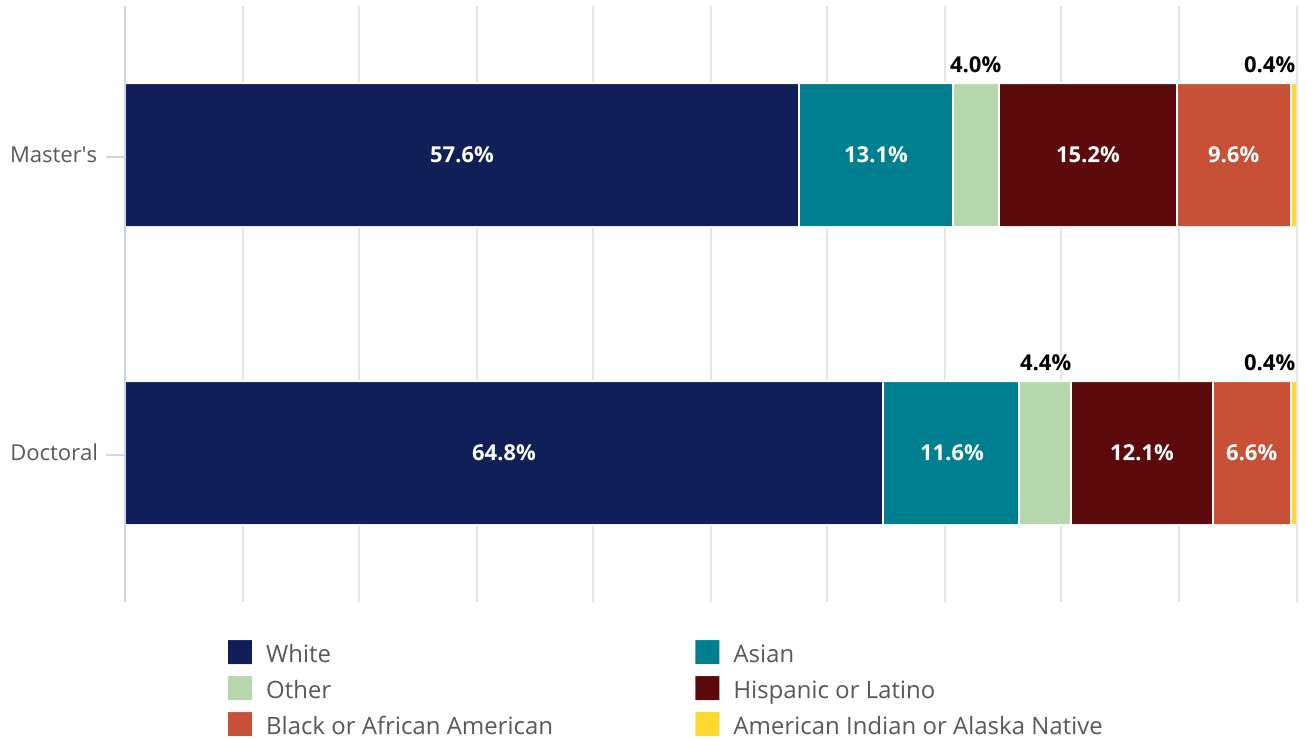

**Figure 8-3**

**S&E graduate students, by level of enrollment, race, and ethnicity: 2021**

S&E = science and engineering.

**Note(s):**

Hispanic or Latino may be any race; race categories exclude Hispanic origin. Other includes Native Hawaiian and Other Pacific Islander and more than one race.