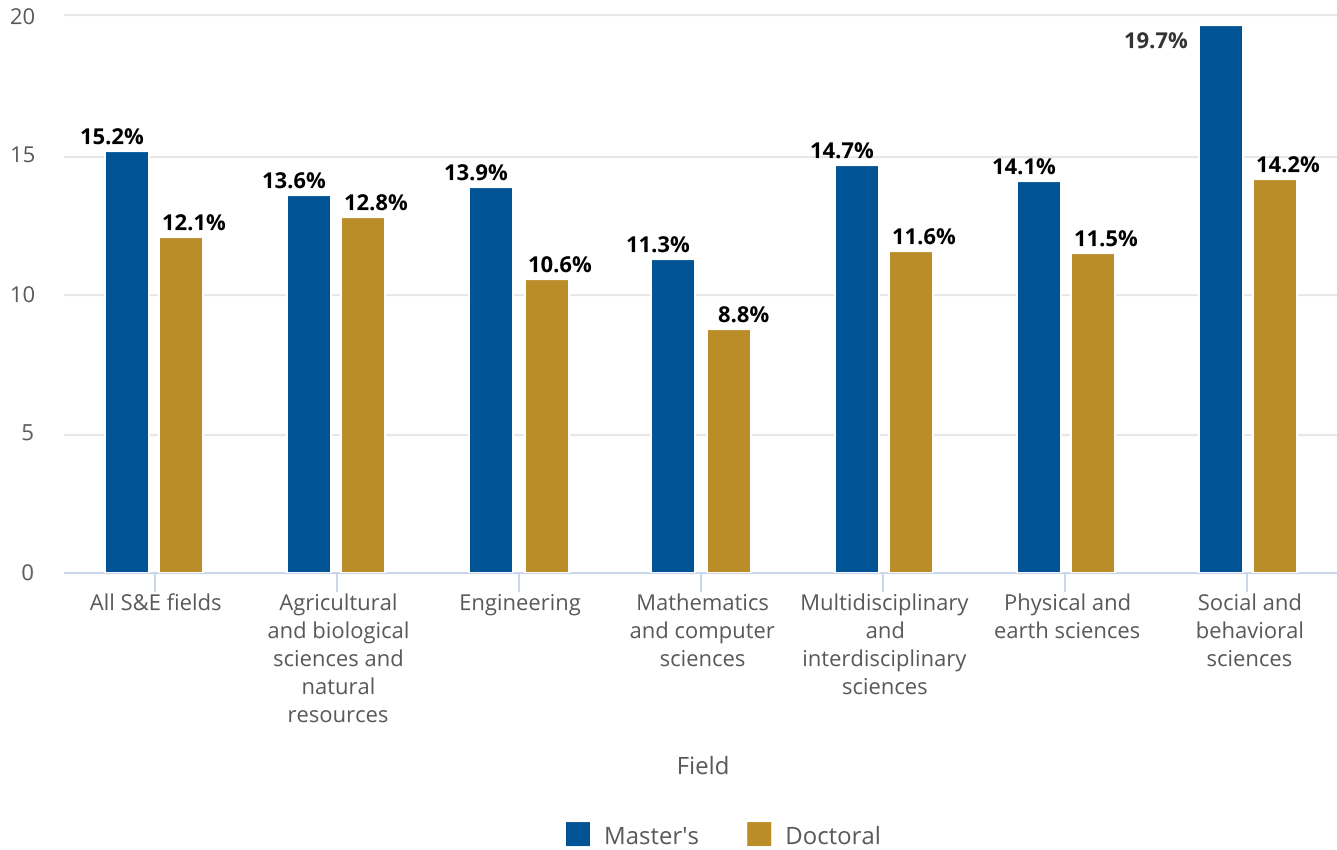

Figure 8-5

Hispanic or Latino S&E graduate student enrollment, by field and level of enrollment: 2021

S&E = science and engineering.

Note(s):

Hispanic or Latino may be any race; race categories exclude Hispanic origin. Degree fields in this figure differ from fields presented in other tables and figures in this report that are based on the National Center Education Statistics Integrated Postsecondary Education Data System Completions Survey.