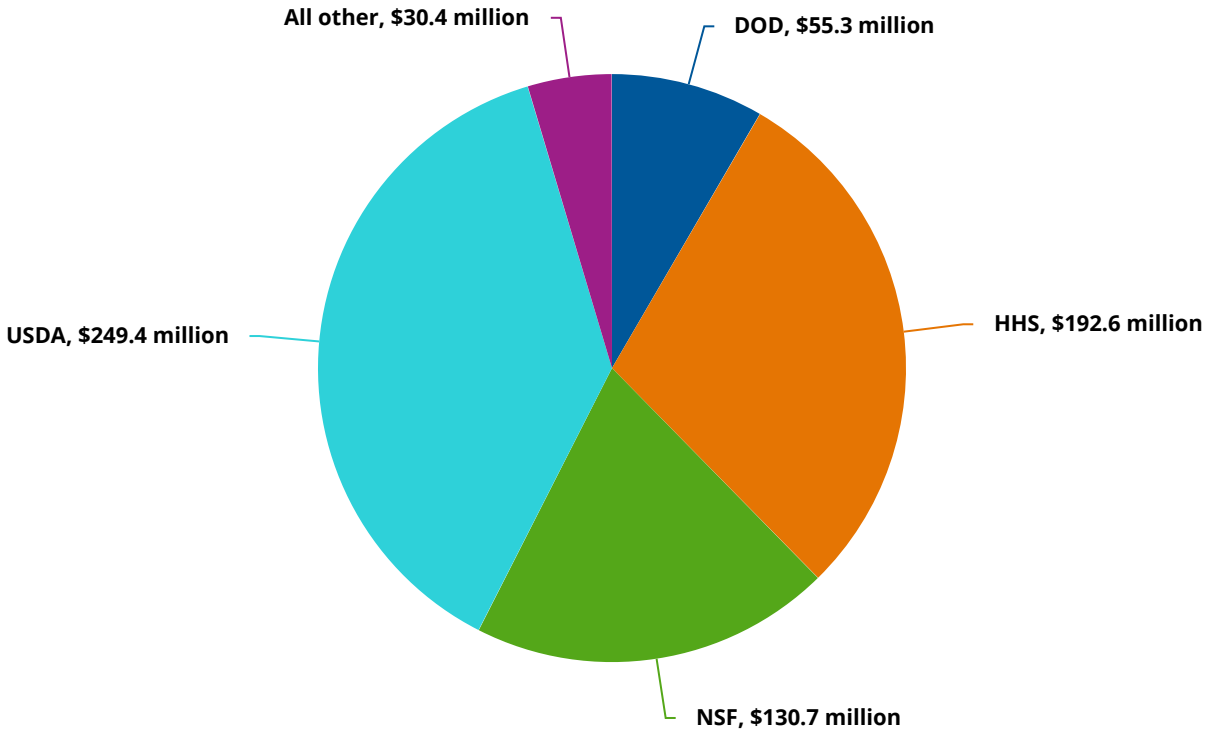

Figure 4

Federal obligations for science and engineering to historically Black colleges and universities, by agency: FY 2022

DOD = Department of Defense; HHS = Department of Health and Human Services; NSF = National Science Foundation; USDA = Department of Agriculture.

Note(s):
Detail may not add to total because of rounding.

Source(s):
National Center for Science and Engineering Statistics, Federal Science and Engineering Support FY 2022 module of the FYs 2022–23 Survey of Federal Funds for Research and Development.