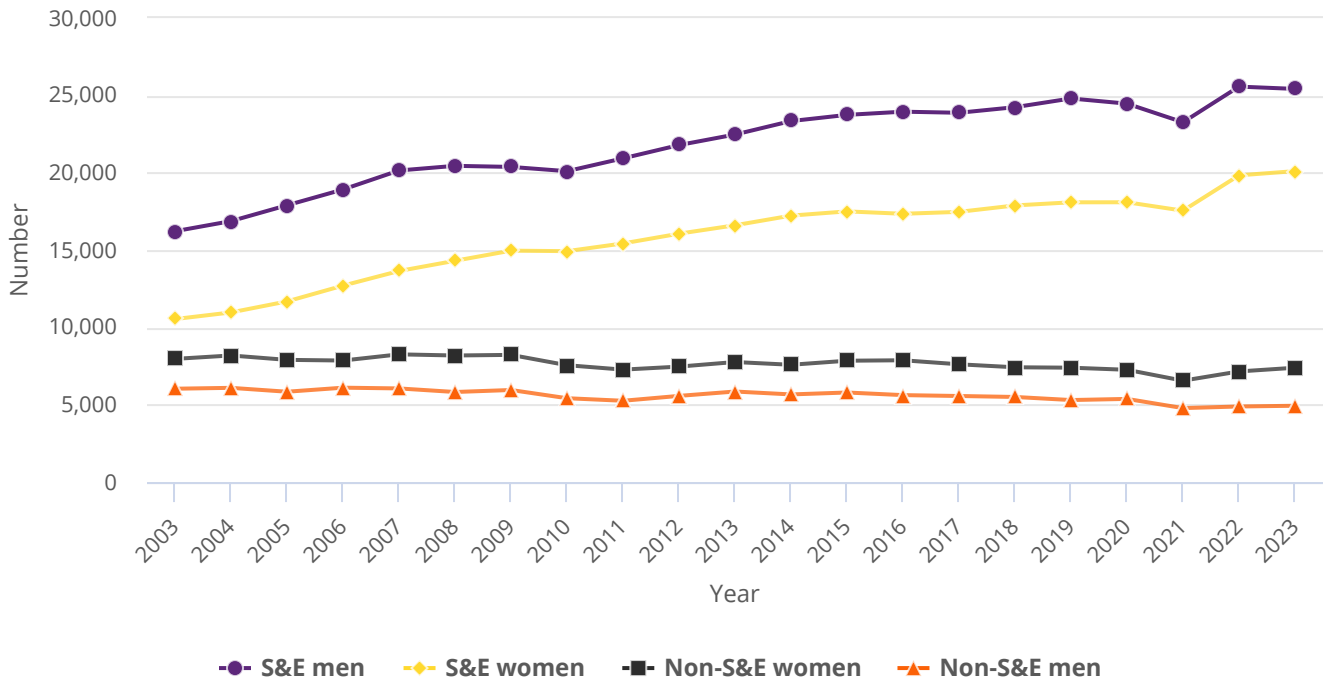

Figure 4

Doctorates awarded, by sex and field: 2003–23

S&E = science and engineering.

Note(s):

Excludes respondents who did not report sex. The survey data collection for field of study changed in 2021, which may affect the data comparability across years. For more information, see the “Data source” section.

Source(s):

National Center for Science and Engineering Statistics, Survey of Earned Doctorates, 2023. Related detailed [table 1-4](#) and [table 1-5](#).