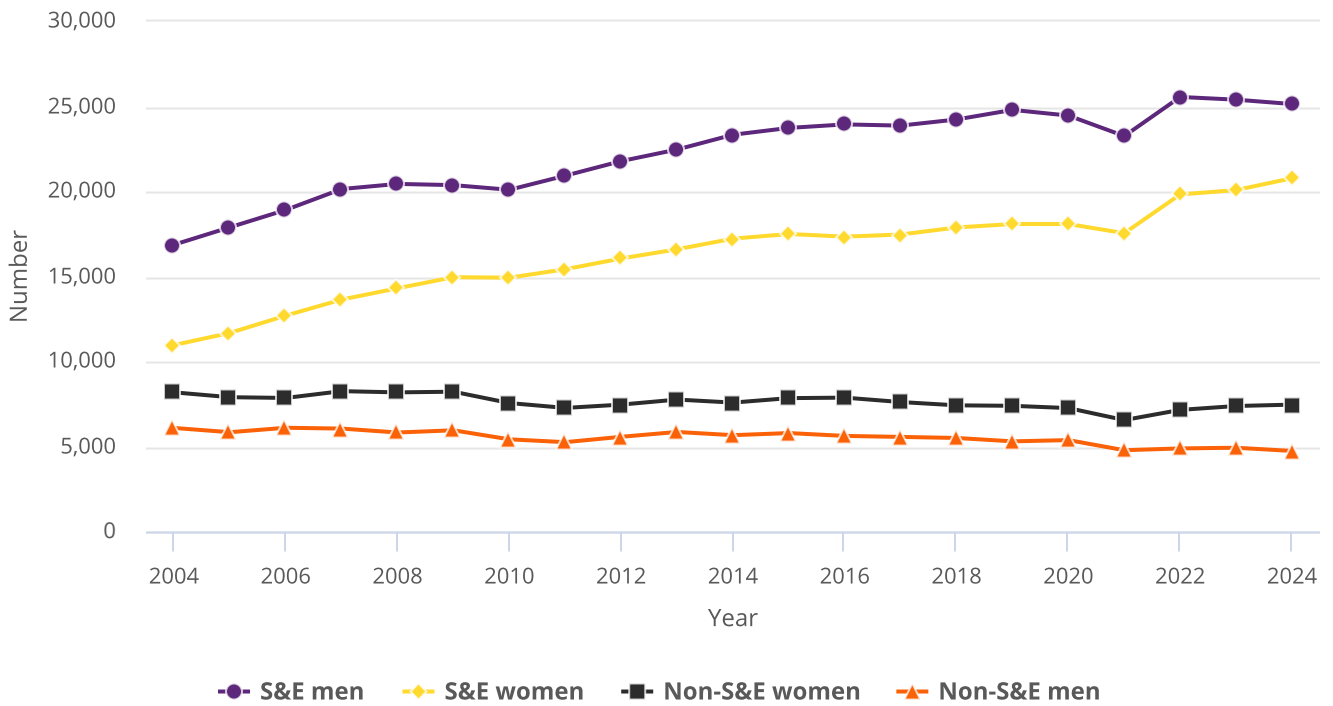

Figure 4. Doctorates awarded, by sex and field: 2004–24

S&E = science and engineering.

Note(s):

Excludes respondents who did not report sex. The survey data collection for field of study changed in 2021, which may affect the data comparison across years. This figure uses the trend field taxonomy that facilitates trend data comparisons with prior years; for more information, see the "Data source" section.

Source(s):

National Center for Science and Engineering Statistics, Survey of Earned Doctorates, 2024. Related detailed [table 1-4](#) and [table 1-5](#).